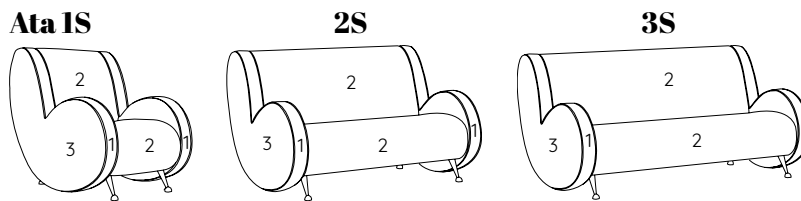

ATA SOFA:

- 1 - dacron® fiber 100 gr;
- 2 - high resilience polyurethane foam of different densities;
- 3 - structural frame in solid firwood;
- 4 - chrome metal feet.

ATA SMALL TABLE:

- 1 - high resilience polyurethane foam of different densities;
- 2 - structural frame in solid firwood;
- 3 - chrome metal feet;
- 4 - glass top;
- 5 - structural frame in chrome metal.

DIMENSIONS:

FEET:

h 10

TECHNICAL DETAILS:

Removable cover: NO	kg	m ³	mts
ATA 1S	39	0.68	(1) 3,60 (2) 1.95 (3) 2.40
ATA 2S	50	1.33	(1) 3,60 (2) 3.10 (3) 2.40
ATA 3S	60	1.64	(1) 3,60 (2) 4.90 (3) 2.40
ATA SMALL TABLE	18	0.26	1.70