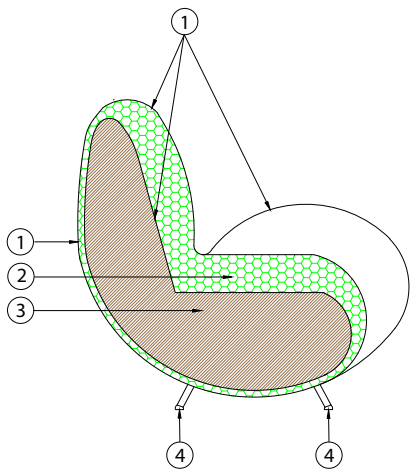

Ata is one of the classic collections by Adrenalina. It consists of an armchair, a 2-seater or 3-seater sofa and a small table. It can be truly considered as a best seller. Even if its lines are soft, they leave a strong mark on rooms. They look so energetic that those sofas turn out to be comfortable and snug. They are suitable for interior design decoration, but they can also give guests a warm welcome and make rooms be notable.

ATA SOFA:

- 1 - dacron® fiber 100 gr;
- 2 - high resilience polyurethane foam of different densities;
- 3 - structural frame in solid firwood;
- 4 - chrome metal feet.

ATA SMALL TABLE:

- 1 - high resilience polyurethane foam of different densities;
- 2 - structural frame in solid firwood;
- 3 - chrome metal feet;
- 4 - glass top;
- 5 - structural frame in chrome metal.

DIMENSIONS:

FEET:

h 10

TECHNICAL DETAILS:

Removable cover: NO	kg	m ³	mts
ATA 1S	39	0.68	(1) 3,60 (2) 1.95 (3) 2.40
ATA 2S	50	1.33	(1) 3,60 (2) 3.10 (3) 2.40
ATA 3S	60	1.64	(1) 3,60 (2) 4.90 (3) 2.40
ATA SMALL TABLE	18	0.26	1.70