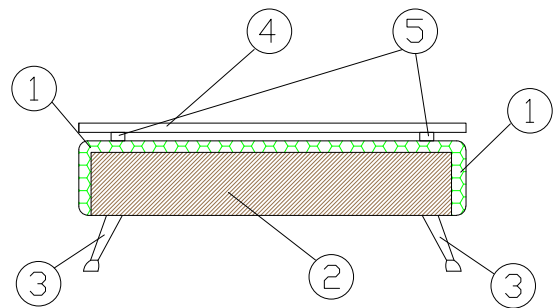

Ata is one of the classic collections by Adrenalina. It consists of an armchair, a 2-seater or 3-seater sofa and a small table. It can be truly considered as a best seller. Even if its lines are soft, they leave a strong mark on rooms. They look so energetic that those sofas turn out to be comfortable and snug. They are suitable for interior design decoration, but they can also give guests a warm welcome and make rooms be notable.

ATA SOFA:

- 1 - dacron® fiber 100 gr;
- 2 - high resilience polyurethane foam of different densities;
- 3 - structural frame in solid firwood;
- 4 - chrome metal feet.

ATA SMALL TABLE:

- 1 - high resilience polyurethane foam of different densities;
- 2 - structural frame in solid firwood;
- 3 - chrome metal feet;
- 4 - glass top;
- 5 - structural frame in chrome metal.

DIMENSIONS:

FEET:

h 10

TECHNICAL DETAILS:

Removable cover: NO	kg	m ³	mts
ATA 1S	39	0.68	(1) 3,60 (2) 1.95 (3) 2.40
ATA 2S	50	1.33	(1) 3,60 (2) 3.10 (3) 2.40
ATA 3S	60	1.64	(1) 3,60 (2) 4.90 (3) 2.40
ATA SMALL TABLE	18	0.26	1.70