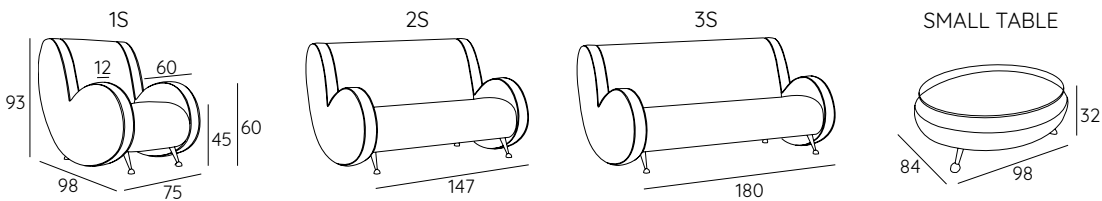

ATA SOFA:

- 1 - dacron® fiber 100 gr;
- 2 - high resilience polyurethane foam of different densities;
- 3 - structural frame in solid firwood;
- 4 - chrome metal feet.

ATA SMALL TABLE:

- 1 - high resilience polyurethane foam of different densities;
- 2 - structural frame in solid firwood;
- 3 - chrome metal feet;
- 4 - glass top;
- 5 - structural frame in chrome metal.

DIMENSIONS:

FEET:

h 10

TECHNICAL DETAILS:

Removable cover: NO	kg	m ³	mts
ATA 1S	39	0.68	(1) 3,60 (2) 1.95 (3) 2.40
ATA 2S	50	1.33	(1) 3,60 (2) 3.10 (3) 2.40
ATA 3S	60	1.64	(1) 3,60 (2) 4.90 (3) 2.40
ATA SMALL TABLE	18	0.26	1.70