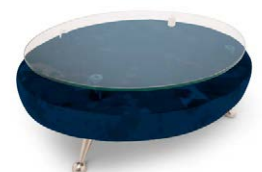

Ata is one of the classic collections by Adrenalina. It consists of an armchair, a 2-seater or 3-seater sofa and a small table. It can be truly considered as a best seller. Even if its lines are soft, they leave a strong mark on rooms. They look so energetic that those sofas turn out to be comfortable and snug. They are suitable for interior design decoration, but they can also give guests a warm welcome and make rooms be notable.

ATA SOFA:

- 1 - dacron® fiber 100 gr;
- 2 - high resilience polyurethane foam of different densities;
- 3 - structural frame in solid firwood;
- 4 - chrome metal feet.

ATA SMALL TABLE:

- 1 - high resilience polyurethane foam of different densities;
- 2 - structural frame in solid firwood;
- 3 - chrome metal feet;
- 4 - glass top;
- 5 - structural frame in chrome metal.

DIMENSIONS:

FEET:

h 10

TECHNICAL DETAILS:

Removable cover: NO	kg	m ³	mts
ATA 1S	39	0.68	(1) 3,60 (2) 1.95 (3) 2.40
ATA 2S	50	1.33	(1) 3,60 (2) 3.10 (3) 2.40
ATA 3S	60	1.64	(1) 3,60 (2) 4.90 (3) 2.40
ATA SMALL TABLE	18	0.26	1.70

SUGGESTED FABRICS:

PHOTO GALLERY:

Ata armchair

Ata 3 seater sofa

Ata small table