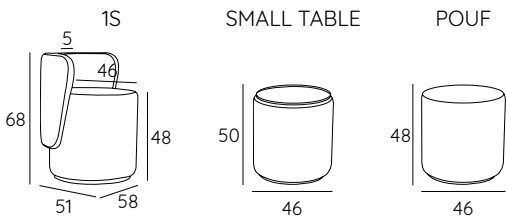

Boll is a sparkling and playful collection of small elements, completely round, suitable for adults and children, perfect for a home coffee corner and ideal for bars and ice-cream shops. A "cylindrical" design with an original semicircular wrap around backrest.

DIMENSIONS:

BASE:

h 2

TECHNICAL DETAILS:

Removable cover: NO	kg	m ³	mts
BOLL 1S	10	0.20	2.20
BOLL POUF	06	0.10	1.10
BOLL SMALL TABLE	08	0.11	1.10

DESIGN **SIMONE MICHELI** **BOLL**

SUGGESTED FABRICS:

Lemming 29500