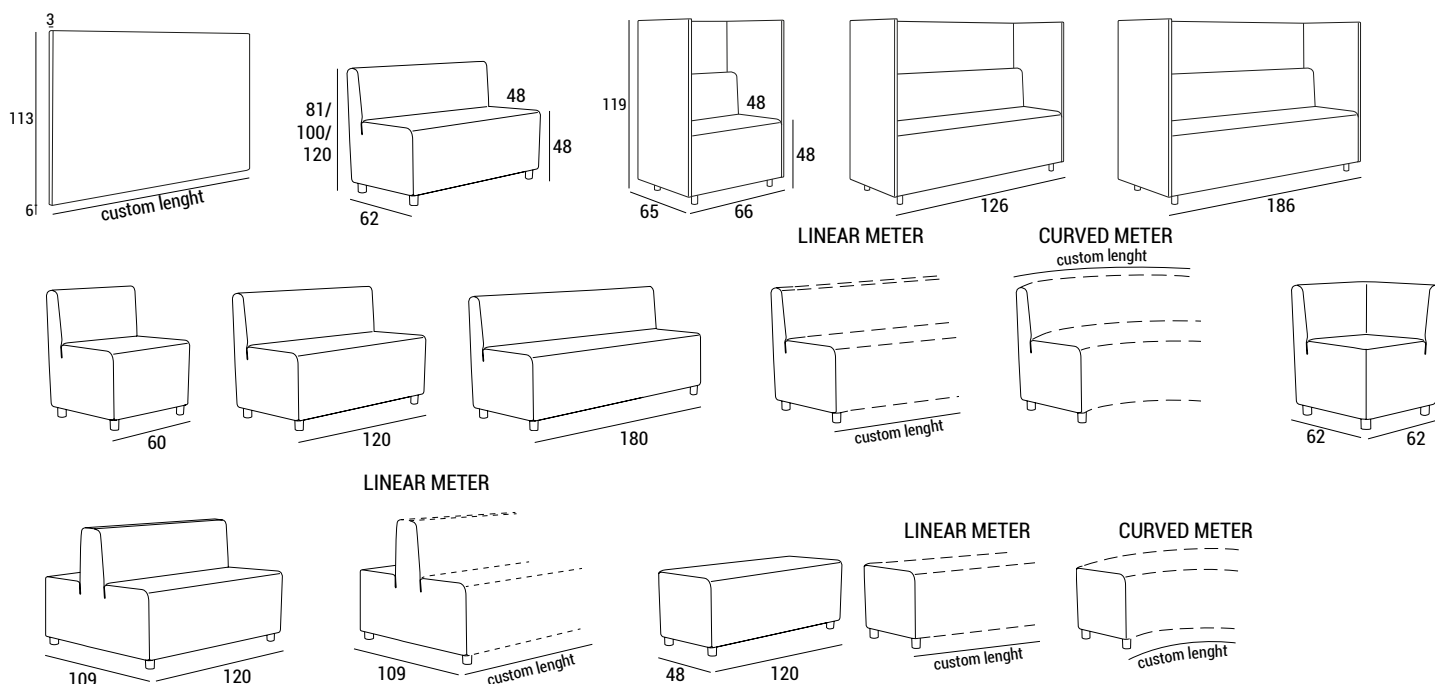

DIMENSIONS

FEET

P 77 h 6

PLUGS

PIX-SCHUKO

1 x Schuko.
Power supply 230 V.
UK and USA plug on demand.

PIX-USB

2 x USB A.
Power supply 230 V.
Different voltage upon request.

LEVY

LEVY 100 LINEAR METER DOUBLE	59.5	1.31	5.40	10.04
LEVY 100 L 60	20	0.37	2.80	5.21
LEVY 100 L 120	36	0.74	4.10	7.73
LEVY 100 L 180	52	1.12	5.30	9.86
LEVY 100 CORNER	23.5	0.38	3.50	6.81
LEVY 100 DOUBLE EL.	59.5	1.31	5.40	10.04
LEVY 120 LINEAR METER SOFA	37	0.60	4.30	8.00
LEVY 120 CURVED METER SOFA	37	0.75	4.30	8.00
LEVY 120 LINEAR METER DOUBLE	71.5	1.31	5.80	10.79
LEVY 120 L 60	24	0.45	3.20	5.95
LEVY 120 L 120	43	0.89	4.50	8.37
LEVY 120 L 180	62.5	1.34	5.70	10.60
LEVY 120 CORNER	28.5	0.46	3.90	7.25
LEVY 120 DOUBLE EL.	71.5	1.31	5.80	10.79