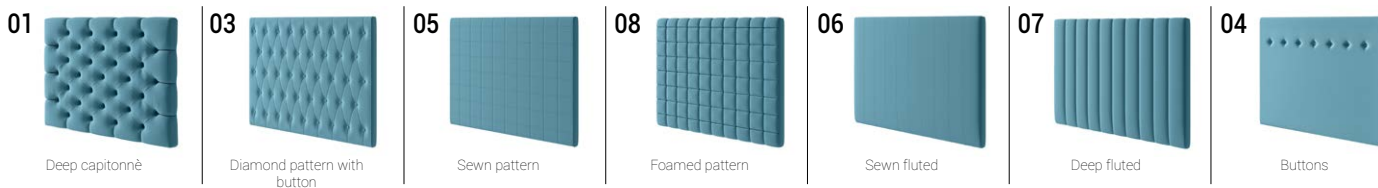

Backrests can be embellished with seven different types of working and the seating can be equipped with power sockets for recharging electronic devices.

- 1 - dacron® fiber 100 gr;
- 2 - high resiliency polyurethane foam of different densities;
- 3 - structural frame in solid fir wood;
- 4 - plated chrome tubular metal feet;
- 5 - reinforcement structure in multilayer wood.

DIMENSIONS

FEET

P 77 h 6

PLUGS

PIX-SCHUKO

1 x Schuko.
Power supply 230 V.
UK and USA plug on demand.

PIX-USB

2 x USB A.
Power supply 230 V.
Different voltage upon request.

PICK

PICK-2A= 2 x USB A
PICK-AC= 1 x USB A + 1 x USB C
Power supply 110-240 V AC.
Colors: matt black, matt white and stainless steel.

HIT

1 x Schuko + 2 x USB A.
Power supply 110-250 V AC.
UK, FRENCH and USA plug on demand.
Colors: black, white and stainless steel.

BACKREST FINISHINGS

TECHNICAL DETAILS

			 fabric mtl H 140 cm	 leather m ²
LEVY LINEAR METER PANEL	20	0.05	2.60	4.84
LEVY LINEAR METER BENCH	14	0.30	2.40	4.46
LEVY CURVED METER BENCH	14	0.30	2.40	4.46
LEVY BENCH	16	0.28	2.40	4.46
LEVY 81 LINEAR METER SOFA	25	0.50	3.50	6.51
LEVY 81 CURVED METER SOFA	25	0.65	3.50	6.51
LEVY 81 LINEAR METER DOUBLE	48	0.54	5.00	9.30
LEVY 81 L 60	16	0.30	2.40	4.46
LEVY 81 L 66 WITH PANELS	20	0.51	9.00	16.74
LEVY 81 L 120	29	0.60	3.70	6.68
LEVY 81 L 126 WITH PANNELS	32	0.90	4.90	9.11
LEVY 81 L 180	42	0.90	4.90	9.11
LEVY 81 L 186 WITH PANNELS	46	1.44	13.00	24.00
LEVY 81 L 120	29	0.60	3.70	6.68
LEVY 81 L 180	42	0.90	4.90	9.11
LEVY 81 CORNER	19	0.31	3.10	5.77
LEVY 81 DOUBLE EL.	48	1.06	5.00	9.30
LEVY 100 LINEAR METER SOFA	31	0.55	3.90	7.25
LEVY 100 CURVED METER SOFA	31	0.70	3.90	7.25