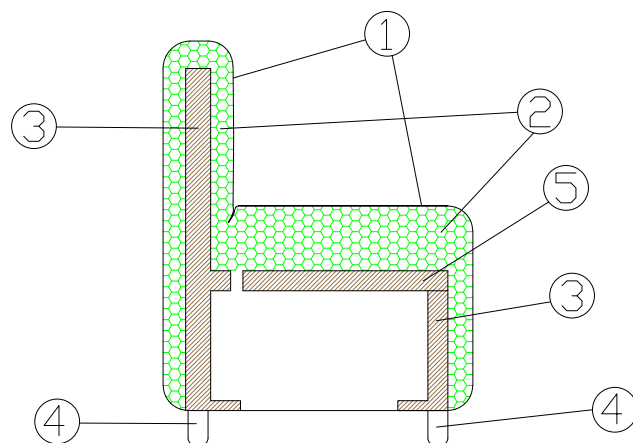

Backrests can be embellished with seven different types of working and the seating can be equipped with power sockets for recharging electronic devices.

- 1 - dacron® fiber 100 gr;
- 2 - high resiliency polyurethane foam of different densities;
- 3 - structural frame in solid fir wood;
- 4 - plated chrome tubular metal feet;
- 5 - reinforcement structure in multilayer wood.

DIMENSIONS

FEET

P 77 h 6

PLUGS

PIX-SCHUKO

1 x Schuko.
Power supply 230 V.
UK and USA plug on demand.

PIX-USB

2 x USB A.
Power supply 230 V.
Different voltage upon request.