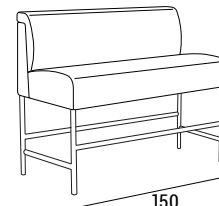

NANA CONICAL LEG VERSION

NANA PLINTH VERSION

NANA HIGH VERSION

- 1 - dacron® fiber 100 gr;
- 2 - high resiliency polyurethane foam of different densities;
- 3 - structural frame in plywood;
- 4 - structural frame in MDF;
- 5 - conical leg black metal and cap gold metal/circular metal tubolar leg/plinth in laminated plywood

DIMENSIONS

NANA

Legs

LINEAR METER

SMALL CORNER

BIG CORNER

Base

LINEAR METER

SMALL CORNER

BIG CORNER

High

LINEAR METER

SMALL CORNER

BIG CORNER

LEGS AND PLINTH

METAL LEG-BASE FINISHINGS