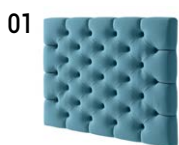

PICK

PICK-2A= 2 x USB A
PICK-AC= 1 x USB A + 1 x USB C
Power supply 110-240 V AC.
Colors: matt black, matt white and stainless steel.

HIT

1 x Schuko + 2 x USB A.
Power supply 110-250 V AC.
UK, FRENCH and USA plug on demand.
Colors: black, white and stainless steel.

BACKREST FINISHINGS

Deep capitonné

Diamond pattern with button

Sewn pattern

Foamed pattern

Sewn fluted

Deep fluted

Buttons