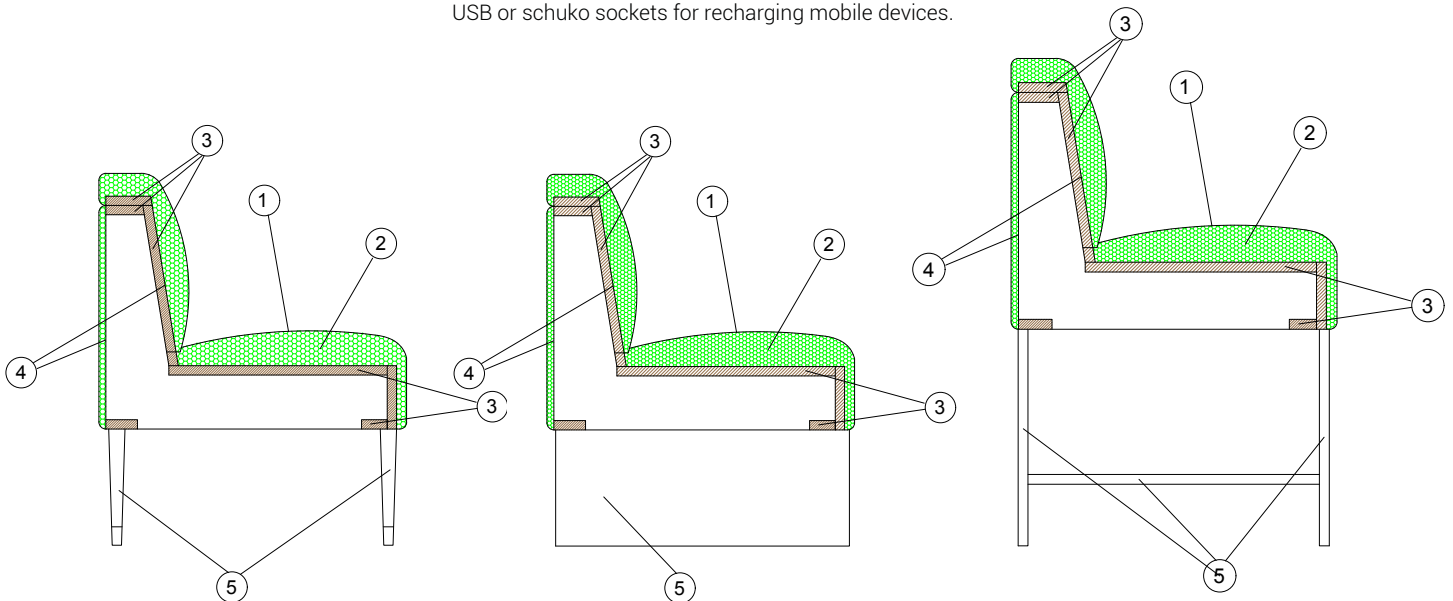

NANA

Nana is a large collection of sectional and modular sofas and benches composed of standard or custom sized components or linear meter. Backrests can be customized with finishings and workings and is offered with metal legs, laminate plinth or metal base for high seats. It can be equipped with USB or schuko sockets for recharging mobile devices.

NANA CONICAL LEG VERSION

NANA PLINTH VERSION

NANA HIGH VERSION

- 1 - dacron® fiber 100 gr;
- 2 - high resiliency polyurethane foam of different densities;
- 3 - structural frame in plywood;
- 4 - structural frame in MDF;
- 5 - conical leg black metal and cap gold metal/circular metal tubolar leg/plinth in laminated plywood