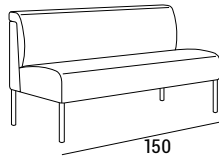

NANA

Nana is a large collection of sectional and modular sofas and benches composed of standard or custom sized components or linear meter. Backrests can be customized with finishings and workings and is offered with metal legs, laminate plinth or metal base for high seats. It can be equipped with USB or schuko sockets for recharging mobile devices.

NANA CONICAL LEG VERSION

NANA PLINTH VERSION

NANA HIGH VERSION

- 1 - dacron® fiber 100 gr;
- 2 - high resiliency polyurethane foam of different densities;
- 3 - structural frame in plywood;
- 4 - structural frame in MDF;
- 5 - conical leg black metal and cap gold metal/circular metal tubolar leg/plinth in laminated plywood

DIMENSIONS

NANA

Legs

LINEAR METER

SMALL CORNER

BIG CORNER

Base

LINEAR METER