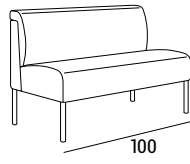

NANA

Nana is a large collection of sectional and modular sofas and benches composed of standard or custom sized components or linear meter. Backrests can be customized with finishings and workings and is offered with metal legs, laminate plinth or metal base for high seats. It can be equipped with USB or schuko sockets for recharging mobile devices.

NANA CONICAL LEG VERSION

NANA PLINTH VERSION

NANA HIGH VERSION

- 1 - dacron® fiber 100 gr;
- 2 - high resiliency polyurethane foam of different densities;
- 3 - structural frame in plywood;
- 4 - structural frame in MDF;
- 5 - conical leg black metal and cap gold metal/circular metal tubolar leg/plinth in laminated plywood

DIMENSIONS

NANA

Legs

LINEAR METER

SMALL CORNER

BIG CORNER

Base

LINEAR METER