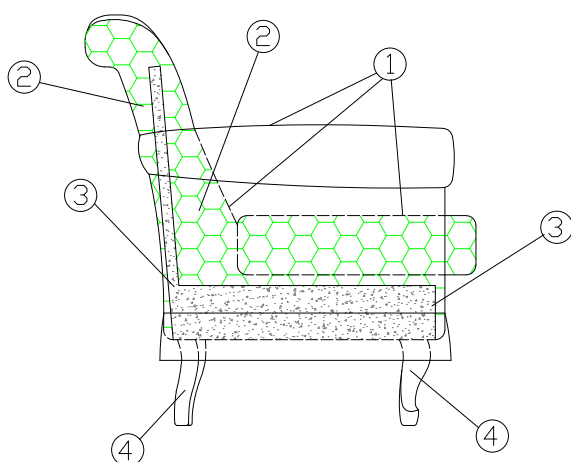

# 070

070 is a classic but not too classic series whose graceful silhouette has an essential bold line softened by the rounded armrests. 070 includes an armchair and a two-seater with a classic flair and modern hints, ideal for relaxing and reading. The vertical motif on the seat alternates with the curvilinear geometry of the backrest and armrests and the contrasting elements find continuity in the chromatic choice.

#### 070 ARMCHAIR

- 1 - dacron® fiber 100 gr;
- 2 - high resilience foamed polyurethane;
- 3 - structural frame in metal;
- 4 - stained massive wood feet.

#### 070 SOFA

- 1 - dacron® fiber 100 gr;
- 2 - high resilience foamed polyurethane;
- 3 - structural frame in plywood,  
non-structural parts in composite wood;
- 4 - stained massive wood feet.

## DIMENSIONS