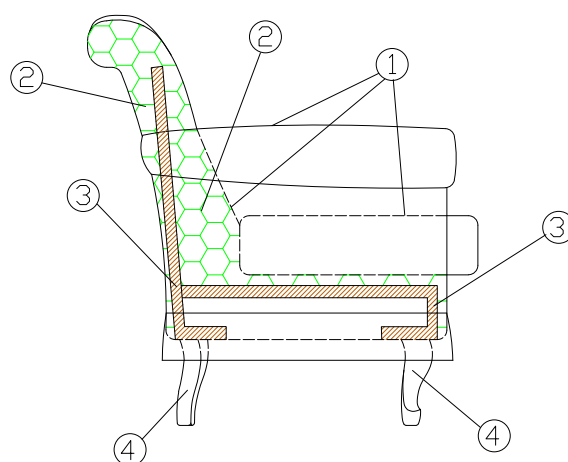

# 070

070 is a classic but not too classic series whose graceful silhouette has an essential bold line softened by the rounded armrests. 070 includes an armchair and a two-seater with a classic flair and modern hints, ideal for relaxing and reading. The vertical motif on the seat alternates with the curvilinear geometry of the backrest and armrests and the contrasting elements find continuity in the chromatic choice.

#### 070 ARMCHAIR

- 1 - dacron® fiber 100 gr;
- 2 - high resilience foamed polyurethane;
- 3 - structural frame in metal;
- 4 - stained massive wood feet.

#### 070 SOFA

- 1 - dacron® fiber 100 gr;
- 2 - high resilience foamed polyurethane;
- 3 - structural frame in plywood,  
non-structural parts in composite wood;
- 4 - stained massive wood feet.

## DIMENSIONS