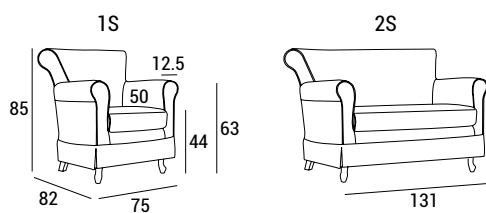

# 070

070 is a classic but not too classic series whose graceful silhouette has an essential bold line softened by the rounded armrests. 070 includes an armchair and a two-seater with a classic flair and modern hints, ideal for relaxing and reading. The vertical motif on the seat alternates with the curvilinear geometry of the backrest and armrests and the contrasting elements find continuity in the chromatic choice.

## DIMENSIONS