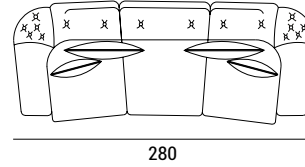

DIMENSIONS

55x55 45x45 throw pillow with large fringe

ALONSO

CORNER

POUFS

2S ROUND

3S ROUND

55x55 45x45 throw pillows with large fringe

SOFA BED VERSION

2S

3S

Fire retardant or standard polyurethane mattress, h 12 cm, covered with antiallergic polyester lining. High-resistance steel electrowelded mechanism with two-fold mechanism.

SOFA BED