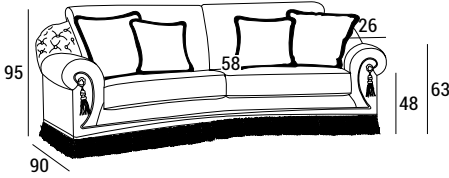

DIMENSIONS

55x55 45x45 throw pillow with large fringe

ALONSO

CORNER

POUFS

2S ROUND

3S ROUND

55x55 45x45 throw pillows with large fringe

SOFA BED VERSION

2S

3S

Fire retardant or standard polyurethane mattress, h 12 cm, covered with antiallergic polyester lining. High-resistance steel electrowelded mechanism with two-fold mechanism.

SOFA BED