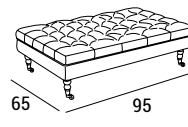

DIMENSIONS

55x55 45x45 throw pillow with large fringe

ALONSO

CORNER

POUFS

2S ROUND

3S ROUND

55x55 45x45 throw pillows with large fringe

SOFA BED VERSION

2S

3S

Fire retardant or standard polyurethane mattress, h 12 cm, covered with antiallergic polyester lining. High-resistance steel electrowelded mechanism with two-fold mechanism.

SOFA BED