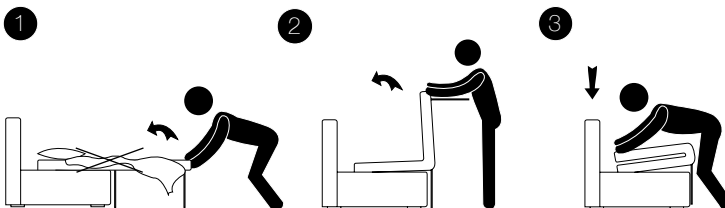

SOFA BED VERSION

2S

3S

Fire retardant or standard polyurethane mattress, h 12 cm, covered with antiallergic polyester lining. High-resistance steel electrowelded mechanism with two-fold mechanism.

SOFA BED

Opening

REMOVE cable ties on the sides before lifting the sleeping deck

Opening folding the bed incorrectly could damage the mechanism

Closing

REMOVE all sheet, blankets and pillows before folding the sofa back up to avoid breaking the mechanism