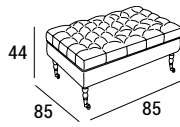

DIMENSIONS

55x55 45x45 throw pillow with large fringe

ALONSO

CORNER

POUFS

2S ROUND

3S ROUND

55x55 45x45 throw pillows with large fringe

SOFA BED VERSION

2S

3S

Fire retardant or standard polyurethane mattress, h 12 cm, covered with antiallergic polyester lining. High-resistance steel electrowelded mechanism with two-fold mechanism.

SOFA BED

Opening

REMOVE cable ties on the sides before lifting the sleeping deck

Opening folding the bed incorrectly could damage the mechanism

Closing

REMOVE all sheet, blankets and pillows before folding the sofa back up to avoid breaking the mechanism