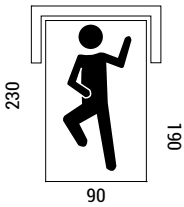

SOFA BED VERSION

2S