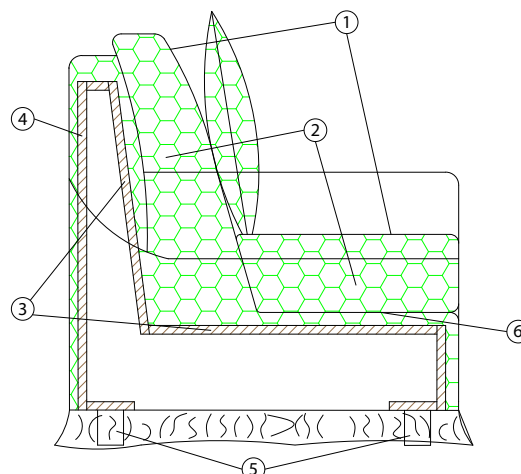

In each of its available versions, Alonso features elegant finishes, including perfectly classical trimmings, piping cords and tassels.

- 1 - dacron® fiber 100 gr;
- 2 - high resiliency polyurethane foam of different densities;
- 3 - structural frame in firwood;
- 4 - structural frame in MDF;
- 5 - stained wooden feet;
- 6 - elastic webbing.

DIMENSIONS

55x55 45x45 throw pillow with large fringe

ALONSO

CORNER

POUFS

2S ROUND

3S ROUND

55x55 45x45 throw pillows with large fringe

SOFA BED VERSION

2S

3S

Fire retardant or standard polyurethane mattress, h 12 cm, covered with antiallergic polyester lining. High-resistance steel electrowelded mechanism with two-fold mechanism.

SOFA BED