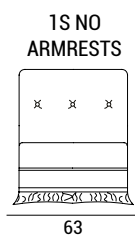

DIMENSIONS

55x55 45x45 throw pillow with large fringe

ALONSO

CORNER

POUFS

2S ROUND

3S ROUND

55x55 45x45 throw pillows with large fringe