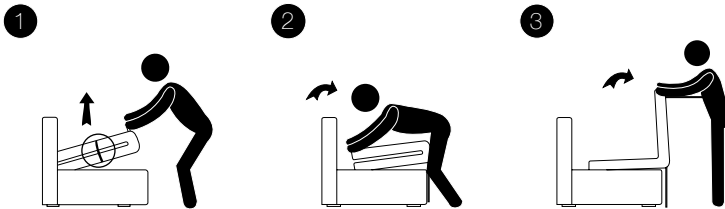

SOFA BED VERSION

2S

3S

Fire retardant or standard polyurethane mattress, h 12 cm, covered with antiallergic polyester lining. High-resistance steel electrowelded mechanism with two-fold mechanism.

SOFA BED

Opening

REMOVE cable ties on the sides before lifting the sleeping deck

Opening folding the bed incorrectly could damage the mechanism

Closing

REMOVE all sheet, blankets and pillows before folding the sofa back up to avoid breaking the mechanism