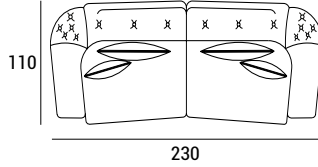

DIMENSIONS

55x55 45x45 throw pillow with large fringe

ALONSO

CORNER

POUFS

2S ROUND

3S ROUND

55x55 45x45 throw pillows with large fringe

SOFA BED VERSION

2S

3S

Fire retardant or standard polyurethane mattress, h 12 cm, covered with antiallergic polyester lining. High-resistance steel electrowelded mechanism with two-fold mechanism.

SOFA BED