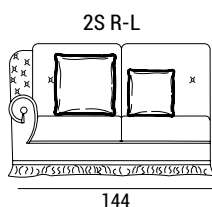

DIMENSIONS

55x55 45x45 throw pillow with large fringe

ALONSO

CORNER

POUFS

2S ROUND

3S ROUND

55x55 45x45 throw pillows with large fringe

FANCY 2 OPTIONAL

FANCY 3 OPTIONAL

FANCY 4

ALONSO

TECHNICAL DETAILS

			 fabric mtl H 140 cm	 leather m ²
ALONSO 1S	34	1.01	9.20	17.11
ALONSO 1S R-L	30	0.79	9.20	17.11
ALONSO 1S NO ARMRESTS	26	0.56	6.10	11.35
ALONSO 2S	56	1.49	10.30	19.16
ALONSO 2S SOFA BED	80	1.49	10.30	19.16
ALONSO 2S R-L	52	1.27	10.20	18.97
ALONSO 2S R-L SOFA BED	76	1.27	10.20	18.97
ALONSO 2S NO ARMRESTS	48	1.04	8.70	16.18
ALONSO 2S NO ARMRESTS SOFA BED	72	1.04	8.70	16.18
ALONSO 3S	62	1.84	13.20	24.55
ALONSO 3S SOFA BED	92	1.84	13.20	24.55
ALONSO 3S R-L	58	1.62	13.10	24.37
ALONSO 3S R-L SOFA BED	88	1.62	13.10	24.37
ALONSO 3S NO ARMRESTS	54	1.39	10.60	19.72
ALONSO 3S NO ARMRESTS SOFA BED	84	1.39	10.60	19.72
ALONSO CORNER	40	1.41	9.20	17.11
ALONSO POUF 85X85	10	0.34	2.10	3.90
ALONSO POUF 95X65	10	0.29	2.30	4.27
ALONSO POUF 125X75	12	0.44	2.60	4.83
ALONSO 2P ROUND	82	2.46	17.70	32.92
ALONSO 3P ROUND	88	2.99	18.70	34.78