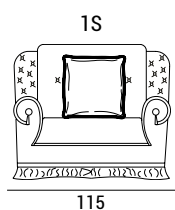

DIMENSIONS

55x55 45x45 throw pillow with large fringe

ALONSO

CORNER

POUFS

2S ROUND

3S ROUND

55x55 45x45 throw pillows with large fringe

SOFA BED VERSION

2S

3S

Fire retardant or standard polyurethane mattress, h 12 cm, covered with antiallergic polyester lining. High-resistance steel electrowelded mechanism with two-fold mechanism.

SOFA BED

FANCY 2 OPTIONAL

FANCY 3 OPTIONAL

FANCY 4

ALONSO

TECHNICAL DETAILS

			 fabric mtl H 140 cm	 leather m ²
ALONSO 1S	34	1.01	9.20	17.11
ALONSO 1S R-L	30	0.79	9.20	17.11
ALONSO 1S NO ARMRESTS	26	0.56	6.10	11.35
ALONSO 2S	56	1.49	10.30	19.16
ALONSO 2S SOFA BED	80	1.49	10.30	19.16
ALONSO 2S R-L	52	1.27	10.20	18.97
ALONSO 2S R-L SOFA BED	76	1.27	10.20	18.97
ALONSO 2S NO ARMRESTS	48	1.04	8.70	16.18
ALONSO 2S NO ARMRESTS SOFA BED	72	1.04	8.70	16.18
ALONSO 3S	62	1.84	13.20	24.55
ALONSO 3S SOFA BED	92	1.84	13.20	24.55
ALONSO 3S R-L	58	1.62	13.10	24.37
ALONSO 3S R-L SOFA BED	88	1.62	13.10	24.37
ALONSO 3S NO ARMRESTS	54	1.39	10.60	19.72
ALONSO 3S NO ARMRESTS SOFA BED	84	1.39	10.60	19.72
ALONSO CORNER	40	1.41	9.20	17.11
ALONSO POUF 85X85	10	0.34	2.10	3.90
ALONSO POUF 95X65	10	0.29	2.30	4.27
ALONSO POUF 125X75	12	0.44	2.60	4.83
ALONSO 2P ROUND	82	2.46	17.70	32.92
ALONSO 3P ROUND	88	2.99	18.70	34.78