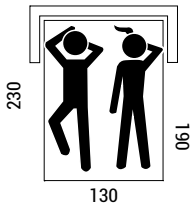

3S

Fire retardant or standard polyurethane mattress, h 12 cm, covered with antiallergic polyester lining. High-resistance steel electrowelded mechanism with two-fold mechanism.