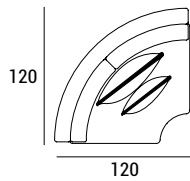

DIMENSIONS

55x55 45x45 throw pillow with large fringe

ALONSO

CORNER

POUFS

2S ROUND

3S ROUND

55x55 45x45 throw pillows with large fringe