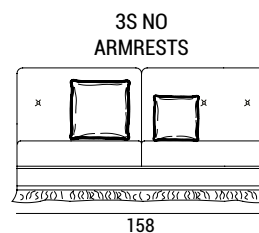

DIMENSIONS

55x55 45x45 throw pillow with large fringe

ALONSO

CORNER

POUFS

2S ROUND

3S ROUND

55x55 45x45 throw pillows with large fringe