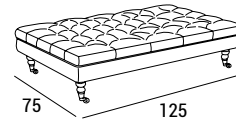

DIMENSIONS

55x55 45x45 throw pillow with large fringe

ALONSO

CORNER

POUFS

2S ROUND

3S ROUND

55x55 45x45 throw pillows with large fringe

SOFA BED VERSION

2S

3S

Fire retardant or standard polyurethane mattress, h 12 cm, covered with antiallergic polyester lining. High-resistance steel electrowelded mechanism with two-fold mechanism.

SOFA BED