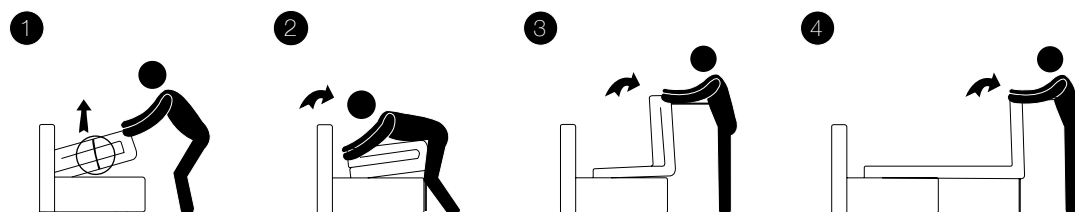

Fire retardant or standard polyurethane mattress, h 7 cm, covered with polyester lining. High-resistance steel electrowelded sprung with three-fold mechanism.

MECHANISM SOFA BED

Opening

REMOVE cable ties on the sides before lifting the sleeping deck