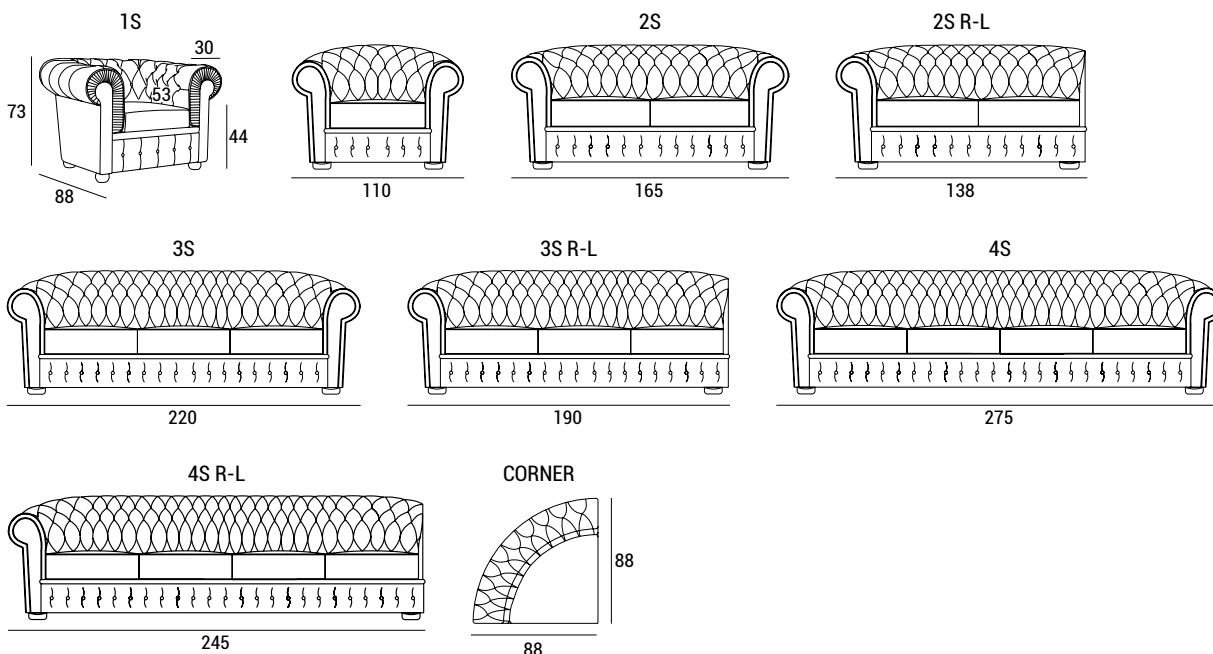

DIMENSIONS