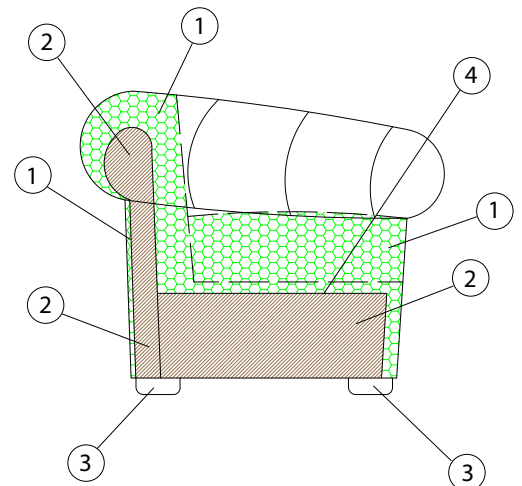

Traditional shapes, handcrafted capitonné workmanship and extremely linear and essential seats for the 800 collection, a refined furniture classic that never disappoints, and embellishes any type of environment with discretion and elegance.

The 800 collection is the result of a fine manufacturing process. Available in two solutions: armchair and sofa, with connecting elements which allow for modularity and the versatility of the sofa bed version.

- 1 - high resilience foamed polyurethane;
- 2 - structural frame in plywood,
  non- structural parts in composite wood;
- 3 - stained massive wooden feet;
- 4 - elastic webbing.

DIMENSIONS