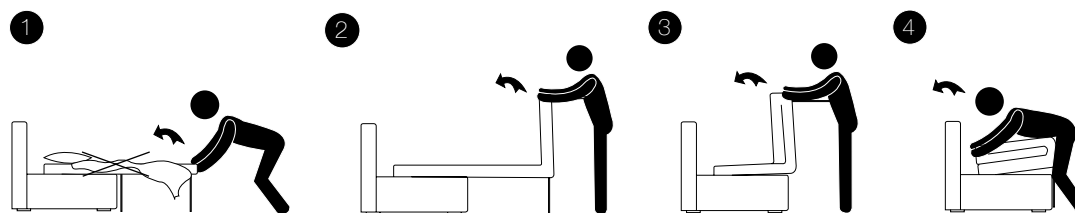

Fire retardant or standard polyurethane mattress, h 7 cm, covered with polyester lining. High-resistance steel electrowelded sprung with three-fold mechanism.

MECHANISM SOFA BED

Opening

REMOVE cable ties on the sides before lifting the sleeping deck

Opening folding the bed incorrectly could damage the mechanism

Closing

REMOVE all sheet, blankets and pillows before folding the sofa back up to avoid breaking the mechanism

FEET

P 12 h 6 P 50 h 6

FEET FINISHINGS