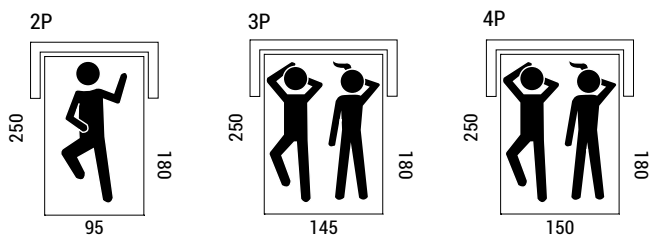

Fire retardant or standard polyurethane mattress, h 7 cm, covered with polyester lining. High-resistance steel electrowelded sprung with three-fold mechanism.

MECHANISM SOFA BED

Opening

REMOVE cable ties on the sides before lifting the sleeping deck