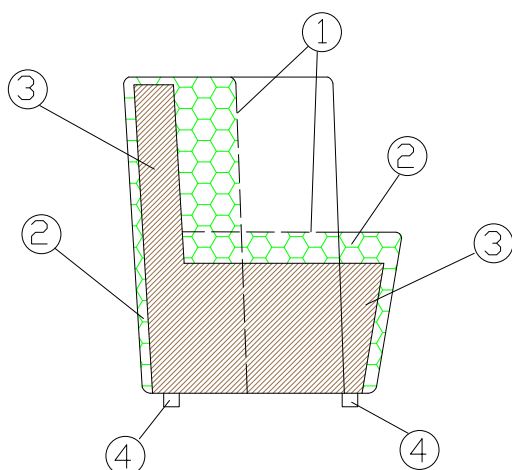

ARTIBELLA

Armchair with a versatile concept, suitable for decorating living room, living room and study. Artibella presents a square silhouette whose decisive lines pour into unusual geometric shapes, of great aesthetic potential. Artibella is a modern style armchair that combines comfort and design in a comfortable and elegant solution.

ARTIBELLA P 59-P 53

ARTIBELLA B 01

- 1 - dacron® fiber 100 gr;
- 2 - high resilience polyurethane foam of different densities;
- 3 - structural frame in plywood, non-structural parts in composite wood.
- 4 - stained wooden feet/matt metal feet/
swivel base B01: base in polished inox and column in chrome metal.

DIMENSIONS

ARTIBELLA

FEET AND BASE

P 59 h 4.5 P 53 h 4.5 B 01 h 31

FEET FINISHINGS P59

Standard

Optional

METAL BASE FINISHINGS B 01