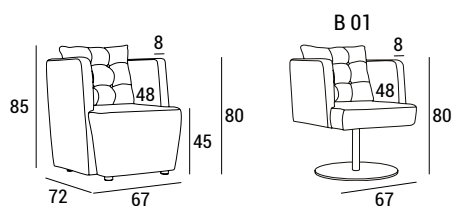

ARTIBELLA P 59-P 53

ARTIBELLA B 01

- 1 - dacron® fiber 100 gr;
- 2 - high resilience polyurethane foam of different densities;
- 3 - structural frame in plywood, non-structural parts in composite wood.
- 4 - stained wooden feet/matt metal feet/
swivel base B01: base in polished inox and column in chrome metal.

DIMENSIONS

ARTIBELLA

FEET AND BASE

P 59 h 4.5 P 53 h 4.5 B 01 h 31

FEET FINISHINGS P59

Standard

Optional

METAL BASE FINISHINGS B 01