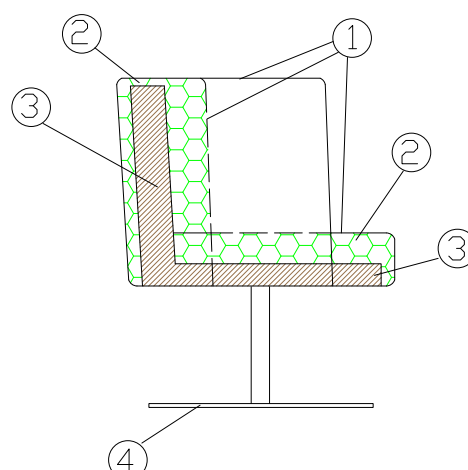

ARTIBELLA

Armchair with a versatile concept, suitable for decorating living room, living room and study. Artibella presents a square silhouette whose decisive lines pour into unusual geometric shapes, of great aesthetic potential. Artibella is a modern style armchair that combines comfort and design in a comfortable and elegant solution.

ARTIBELLA P 59-P 53

ARTIBELLA B 01

- 1 - dacron® fiber 100 gr;
- 2 - high resilience polyurethane foam of different densities;
- 3 - structural frame in plywood, non-structural parts in composite wood.
- 4 - stained wooden feet/matt metal feet/
swivel base B01: base in polished inox and column in chrome metal.

DIMENSIONS

ARTIBELLA

FEET AND BASE

P 59 h 4.5 P 53 h 4.5 B 01 h 31

FEET FINISHINGS P59

Standard

Optional

METAL BASE FINISHINGS B 01