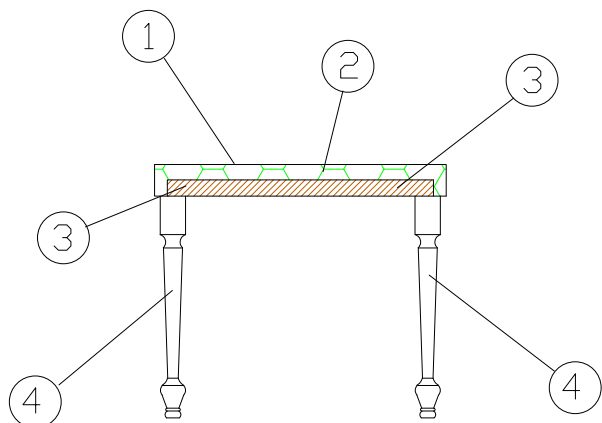

ATLANTIC

Venus is a light bench with a slender shape, it furnishes spaces with class, completing the furnishings and aesthetic composition as an authentic design accessory. Ideal for a classic style furniture, or with traditional padding, with a contemporary aesthetic character.

- 1 - dacron® fiber 100 gr;
- 2 - high resilience polyurethane foam of different densities;
- 3 - structural frame in plywood;
- 4 - stained massive wooden legs.

DIMENSIONS

LEGS

TECHNICAL DETAILS

ATLANTIC				
	20	0.26	fabric mtl H 140 cm 1.90	leather m ² 3.53