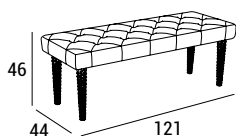

ATLANTIC

Venus is a light bench with a slender shape, it furnishes spaces with class, completing the furnishings and aesthetic composition as an authentic design accessory. Ideal for a classic style furniture, or with traditional padding, with a contemporary aesthetic character.

- 1 - dacron® fiber 100 gr;
- 2 - high resilience polyurethane foam of different densities;
- 3 - structural frame in plywood;
- 4 - stained massive wooden legs.

DIMENSIONS

LEGS

TECHNICAL DETAILS

ATLANTIC				
	20	0.26	fabric mtl H 140 cm 1.90	leather m ² 3.53