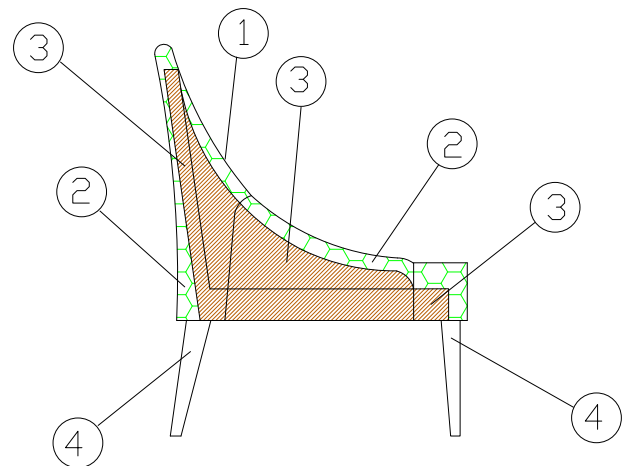

- 1 - dacron® fiber 100 gr;
- 2 - high resilience polyurethane foam of different densities;
- 3 - structural frame in curved plywood;
- 4 - beechwood legs.

DIMENSIONS:

Chair

Lounge

LEGS:

chair h 35.5 lounge h 26