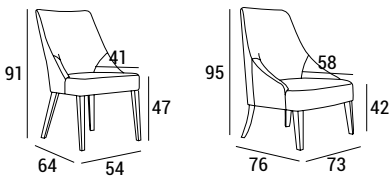

- 1 - dacron® fiber 100 gr;
- 2 - high resilience polyurethane foam of different densities;
- 3 - structural frame in curved plywood;
- 4 - beechwood legs.

DIMENSIONS:

Chair

Lounge

LEGS:

chair h 35.5 lounge h 26