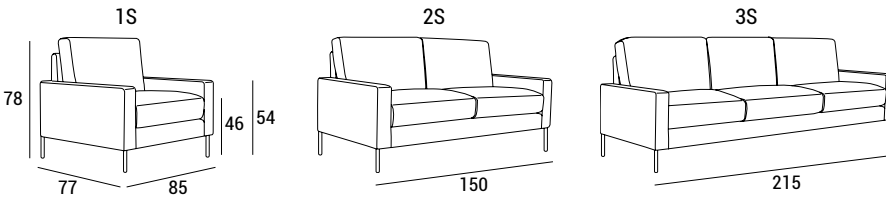

BOSTON

Sofa P 08

Sofa P 56

Sofa P 55

LEGS AND BASES

Low & High

Sofa

WOODEN FEET P 54 FINISHINGS

Standard

METAL BASES AND FEET P 56-P 55 FINISHINGS

Standard

Optional