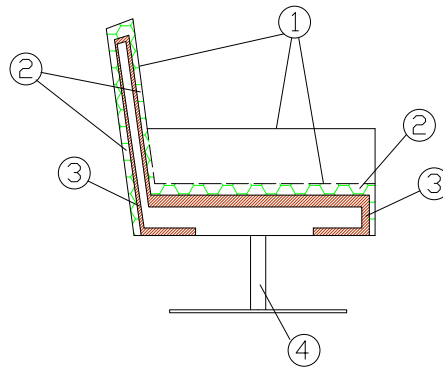

Boston is available in three different shapes and colors, suitable to satisfy all tastes.

BOSTON LOW-HIGH P 54

BOSTON LOW-HIGH B 01

BOSTON SOFA P 55

- 1 - dacron® fiber 100 gr;
- 2 - high resilience polyurethane foam of different densities;
- 3 - structural frame in solid fir wood;
- 4 - P 54 beechwood legs

- B 01 swivel base in polished inox and column in plated metal chrome/
- B 08-P 56 plated metal chrome feet;
- P 55 polished aluminium feet

DIMENSIONS

Low

B 01

B 08

High

B 01

B 08