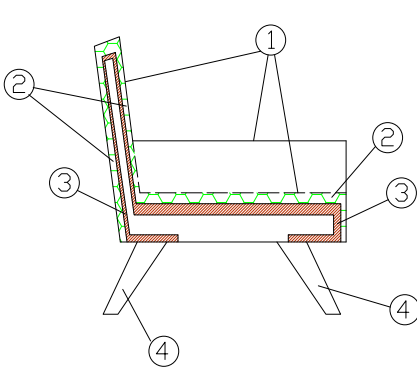

Boston is available in three different shapes and colors, suitable to satisfy all tastes.

BOSTON LOW-HIGH P 54

BOSTON LOW-HIGH B 01

BOSTON SOFA P 55

- 1 - dacron® fiber 100 gr;
- 2 - high resilience polyurethane foam of different densities;
- 3 - structural frame in solid fir wood;
- 4 - P 54 beechwood legs

- B 01 swivel base in polished inox and column in plated metal chrome/
- B 08-P 56 plated metal chrome feet;
- P 55 polished aluminium feet

DIMENSIONS

Low

B 01

B 08

High

B 01

B 08