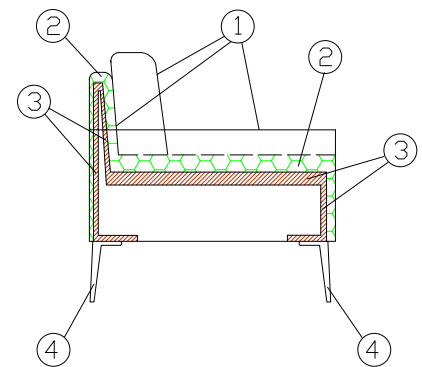

Boston is available in three different shapes and colors, suitable to satisfy all tastes.

BOSTON LOW-HIGH P 54

BOSTON LOW-HIGH B 01

BOSTON SOFA P 55

- 1 - dacron® fiber 100 gr;
- 2 - high resilience polyurethane foam of different densities;
- 3 - structural frame in solid fir wood;
- 4 - P 54 beechwood legs

- B 01 swivel base in polished inox and column in plated metal chrome/
- B 08-P 56 plated metal chrome feet;
- P 55 polished aluminium feet

DIMENSIONS

Low

B 01

B 08

High

B 01

B 08