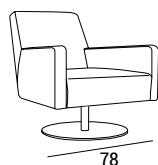

Boston is available in three different shapes and colors, suitable to satisfy all tastes.

BOSTON LOW-HIGH P 54

BOSTON LOW-HIGH B 01

BOSTON SOFA P 55

- 1 - dacron® fiber 100 gr;
- 2 - high resilience polyurethane foam of different densities;
- 3 - structural frame in solid fir wood;
- 4 - P 54 beechwood legs

- B 01 swivel base in polished inox and column in plated metal chrome/
- B 08-P 56 plated metal chrome feet;
- P 55 polished aluminium feet

DIMENSIONS

Low

B 01

B 08

High

B 01

B 08