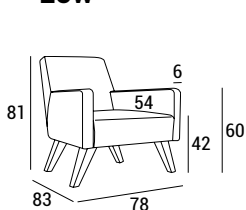

Boston is available in three different shapes and colors, suitable to satisfy all tastes.

BOSTON LOW-HIGH P 54

BOSTON LOW-HIGH B 01

BOSTON SOFA P 55

- 1 - dacron® fiber 100 gr;
- 2 - high resilience polyurethane foam of different densities;
- 3 - structural frame in solid fir wood;
- 4 - P 54 beechwood legs

- B 01 swivel base in polished inox and column in plated metal chrome/
- B 08-P 56 plated metal chrome feet;
- P 55 polished aluminium feet

DIMENSIONS

Low

B 01

B 08

High

B 01

B 08