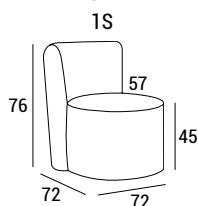

- 1 - dacron® fiber 100 gr;
- 2 - high resilience polyurethane foam of different densities;
- 3 - structural frame in plywood, non-structural parts in composite wood;
- 4 - laminate plywood plinth.

DIMENSIONS

Small

Large

PLINTH

B 12/14 h 2

PLINTH FINISHINGS

Standard

ARPA 0509

Optional

TECHNICAL DETAILS

			 fabric mtl H 140 cm	 leather m ²
DALT SMALL	17	0.31	2.60	4.84
DALT LARGE 1S	19	0.41	3.00	5.58
DALT LARGE 2S	38	0.76	5.20	9.67

PHOTO GALLERY

Dalt armchair small

Dalt armchair large

Dalt sofa large