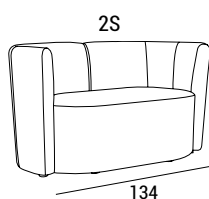

DALT

Dalt is a round armchair with a bold look, a piece of furniture that fits into lounges, cafés or hotel lobbies. The concave and enveloping back invites and cuddles, thus waiting can become a moment of emotional relaxation and visual satisfaction. Contemporary and unique, Dalt easily adapts to fit any context and changes its appearance according to the chosen upholstery.

- 1 - dacron® fiber 100 gr;
- 2 - high resilience polyurethane foam of different densities;
- 3 - structural frame in plywood, non-structural parts in composite wood;
- 4 - laminate plywood plinth.

DIMENSIONS

Small

Large

PLINTH

B 12/14 h 2