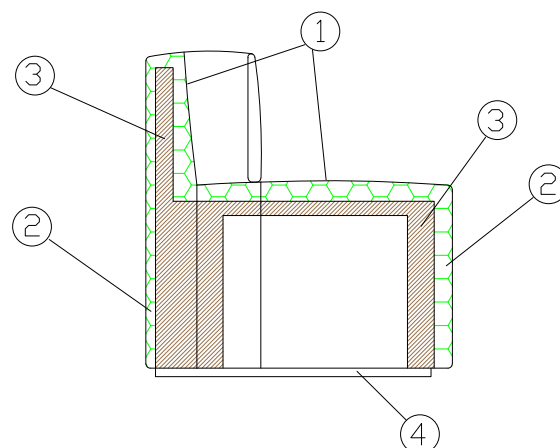

DALT

Dalt is a round armchair with a bold look, a piece of furniture that fits into lounges, cafés or hotel lobbies. The concave and enveloping back invites and cuddles, thus waiting can become a moment of emotional relaxation and visual satisfaction. Contemporary and unique, Dalt easily adapts to fit any context and changes its appearance according to the chosen upholstery.

- 1 - dacron® fiber 100 gr;
- 2 - high resilience polyurethane foam of different densities;
- 3 - structural frame in plywood, non-structural parts in composite wood;
- 4 - laminate plywood plinth.

DIMENSIONS