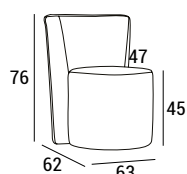

DIMENSIONS

Small