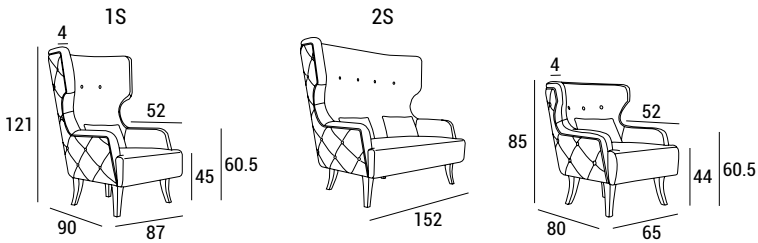

- 1 - dacron® fiber 100 gr;
- 2 - high resilience polyurethane foam of different densities;
- 3 - structural frame in plywood, non-structural parts in composite wood;
- 4 - stained massive wood legs.

DIMENSIONS:

LEGS:

h 25

WOODEN LEGS FINISHINGS:

BACKREST FINISHINGS:

TECHNICAL DETAILS:

Removable cover: NO	kg	m ³	mts		kg	m ³	mts
DONNA WITH BUTTONS 1S	30	0.95	5.50	DONNA WITHOUT BUTTONS 2S	45	1.65	7.70
DONNA WITHOUT BUTTONS 1S	30	0.95	5.50				
				DONNA SMALL WITH BUTTONS	20	0.44	5.20
DONNA WITH BUTTONS 2S	45	1.65	7.70	DONNA SMALL WITHOUT BUTTONS	20	0.44	5.20