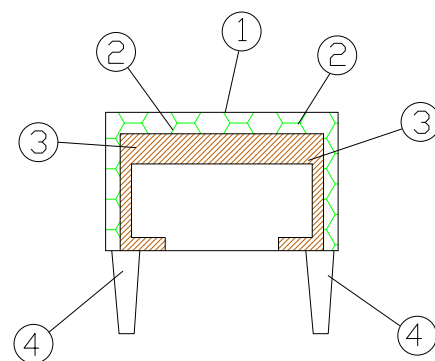

MEGH

Megh is a bench with capitonné seat and feet in metal or wood, with the essence chosen by the client.

An elegant interweaving of playful depths and changing textures outlines Megh's aesthetic profile: a piece of furniture with a singular stylistic personality, suitable for the most chic furniture compositions.

- 1 - dacron® fiber 100 gr;
- 2 - high resilience polyurethane foam of different densities;
- 3 - structural frame in plywood, non-structural parts in composite wood;
- 4 - plated chrome metal feet/stained massive wooden feet.