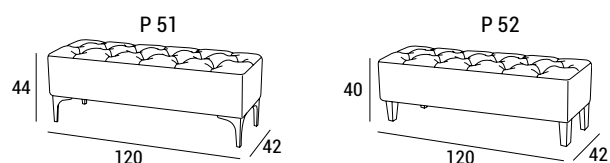

MEGH

Megh is a bench with capitonné seat and feet in metal or wood, with the essence chosen by the client.

An elegant interweaving of playful depths and changing textures outlines Megh's aesthetic profile: a piece of furniture with a singular stylistic personality, suitable for the most chic furniture compositions.

DIMENSIONS

FEET

P 51 H 17 P 52 h 13

METAL FEET P51 FINISHINGS

Standard

POLISHED PLATED
CHROME

Optional

RAL 9003