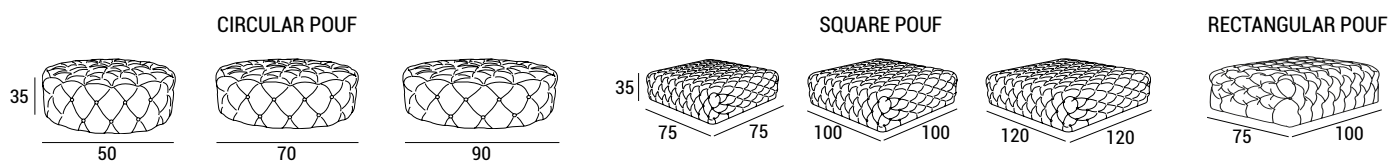

POUF MALVINA

It is a line of poufs in real capitonnè worked by hand, available in different sizes and heights. Each solution stands out for its high visual appeal of a classic nature and the comfortable and welcoming seat.

An artisanal product of great functional value and aesthetics that declines technical quality and design in a series of seats of unmistakable comfort and style.

- 1 - dacron® fiber 100 gr;
- 2 - high resilience polyurethane foam of different densities;
- 3 - structural frame in plywood;
- 4 - PVC feet.

DIMENSIONS

FEET

P 25 h 2

TECHNICAL DETAILS

			fabric mtl H 140 cm	leather m ²
POUF MALVINA Ø 50	8	0.09	3.30	6.13
POUF MALVINA Ø 70	9	0.18	3.90	7.25
POUF MALVINA Ø 90	15	0.30	4.00	7.44
POUF MALVINA 75X75	18	0.21	4.00	7.44
POUF MALVINA 100X100	20	0.37	6.00	11.16
POUF MALVINA 120X120	22	0.53	7.00	13.02
POUF MALVINA 100X75	19	0.28	5.00	9.30