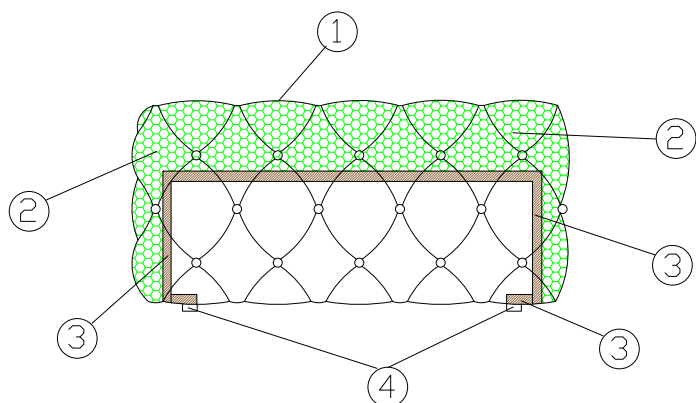

POUF MALVINA

It is a line of poufs in real capitonnè worked by hand, available in different sizes and heights. Each solution stands out for its high visual appeal of a classic nature and the comfortable and welcoming seat.

DIMENSIONS

FEET

P 25 h 2

TECHNICAL DETAILS

			fabric mtl H 140 cm	leather m ²
POUF MALVINA Ø 50	8	0.09	3.30	6.13
POUF MALVINA Ø 70	9	0.18	3.90	7.25
POUF MALVINA Ø 90	15	0.30	4.00	7.44
POUF MALVINA 75X75	18	0.21	4.00	7.44
POUF MALVINA 100X100	20	0.37	6.00	11.16
POUF MALVINA 120X120	22	0.53	7.00	13.02
POUF MALVINA 100X75	19	0.28	5.00	9.30