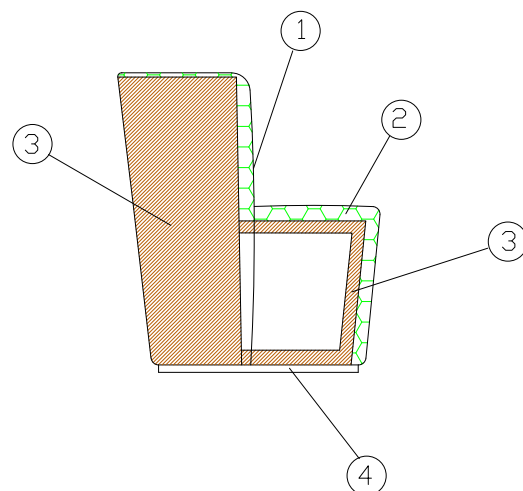

RONDA

Ronda is a circular armchair with a modern aesthetic, which fits well in a corner dedicated to relaxation, conversation, but also in waiting areas or in a chic café.

Ronda has a minimal design of versatility that can fit into different furnishing contexts, adding a note of unparalleled comfort and style to each one.

- 1 - dacron® fiber 100 gr;
- 2 - high resilience polyurethane foam of different densities;
- 3 - structural frame in plywood, non-structural parts in composite wood;
- 4 - plinth in powder coated laminate plywood.

DIMENSIONS

PLINTH

B 12 h 2

TECHNICAL DETAILS

			fabric mtl H 140 cm	leather m ²
RONDA	19	0.41	2.80	5.21

RONDA

PLINTH FINISHINGS

Standard