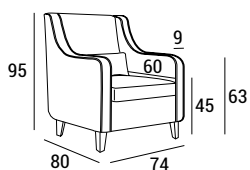

ST104 - ST147

St104-st147 is a small collection of seats consisting of a sofa and lounge chair, both ideal if upholstered in velvet with contrasting piping. Comfortable backrest, wide seat, curved armrest: structural elements designed to satisfy the aesthetic and functional sense of the most demanding customer.

- 1 - dacron® fiber 100 gr;
- 2 - high resilience polyurethane foam of different densities;
- 3 - structural frame in plywood,

- non-structural parts in composite wood;
- 4 - stained massive wooden feet;
- 5 - elastic webbing.

DIMENSIONS

ST-147 available also in bed version

ST104

55x20
X1

ST147

90x20
X2