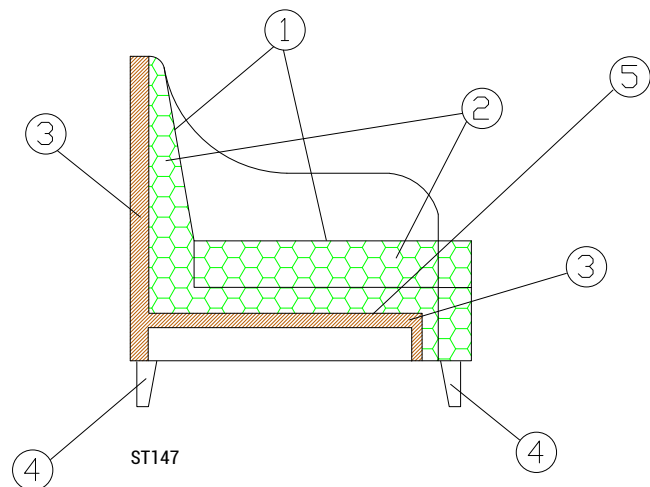

# ST104 - ST147

St104-st147 is a small collection of seats consisting of a sofa and lounge chair, both ideal if upholstered in velvet with contrasting piping. Comfortable backrest, wide seat, curved armrest: structural elements designed to satisfy the aesthetic and functional sense of the most demanding customer.

- 1 - dacron® fiber 100 gr;
- 2 - high resilience polyurethane foam of different densities;
- 3 - structural frame in plywood,

- non-structural parts in composite wood;
- 4 - stained massive wooden feet;
- 5 - elastic webbing.

## DIMENSIONS

ST-147 available also in bed version

### ST104

55x20  
X1