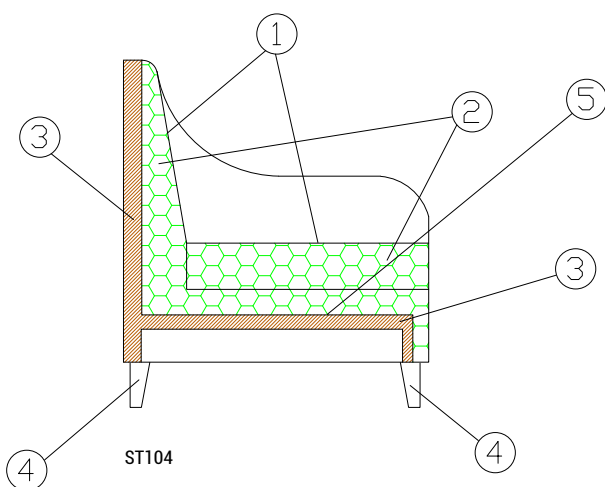

# ST104 - ST147

St104-st147 is a small collection of seats consisting of a sofa and lounge chair, both ideal if upholstered in velvet with contrasting piping. Comfortable backrest, wide seat, curved armrest: structural elements designed to satisfy the aesthetic and functional sense of the most demanding customer.

- 1 - dacron® fiber 100 gr;
- 2 - high resilience polyurethane foam of different densities;
- 3 - structural frame in plywood,

- non-structural parts in composite wood;
- 4 - stained massive wooden feet;
- 5 - elastic webbing.

## DIMENSIONS

ST-147 available also in bed version

### ST104

55x20  
X1