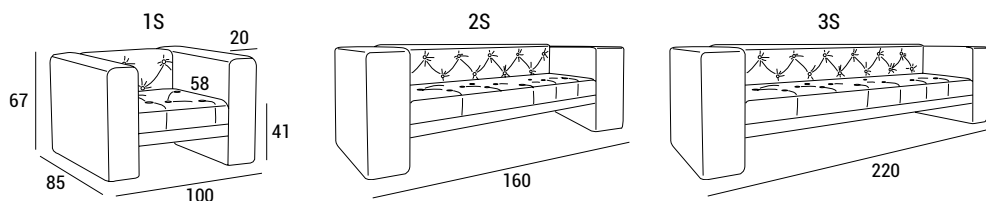

TUBBY

Tubby is an elegant waiting sofa. Modern or classic according to the upholstery, it is made to meet the most demanding requests for style and design.

It is available in three sizes, each customizable according to the client's aesthetic preferences. The back of the sofa is finished with an accurate handmade capitonné workmanship.

- 1 - dacron® fiber 100 gr;
- 2 - high resilience polyurethane foam of different densities;
- 3 - structural frame in plywood, non- structural parts in composite wood;
- 4 - PVC feet.

DIMENSIONS

FEET

P 25 h 2