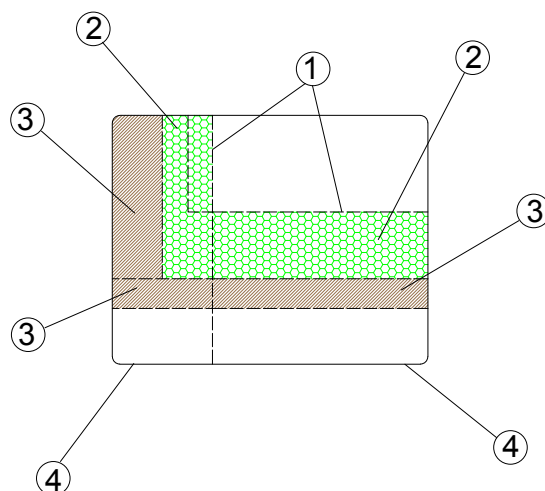

TUBBY

Tubby is an elegant waiting sofa. Modern or classic according to the upholstery, it is made to meet the most demanding requests for style and design.

It is available in three sizes, each customizable according to the client's aesthetic preferences. The back of the sofa is finished with an accurate handmade capitonné workmanship.

- 1 - dacron® fiber 100 gr;
- 2 - high resilience polyurethane foam of different densities;
- 3 - structural frame in plywood, non- structural parts in composite wood;
- 4 - PVC feet.

DIMENSIONS

FEET

P 25 h 2

TECHNICAL DETAILS

			fabric mtl H 140 cm	leather m ²
TUBBY 1S	38	0.59	6.00	11.60
TUBBY 2S	48	0.94	7.80	14.51
TUBBY 3S	58	1.29	9.80	18.23

TUBBY

PHOTO GALLERY

Tubby armchair

Tubby three seater sofa