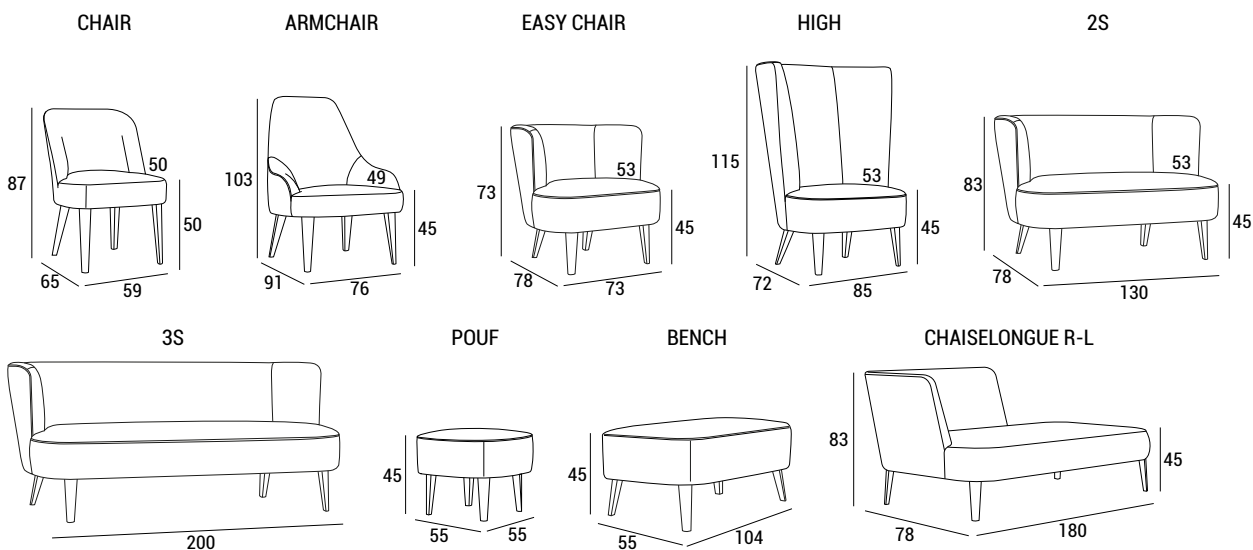

ZELIE

Zelie is a family of sinuous and discreet contract seating, which offers a range of seating, from the simplest chair to the sofa through an armchair with a high back, devoted to isolation and privacy. The concept of a family of chairs for the hotel industry makes the collection very usable for furnishing different areas of the project recalling the same style, and fulfilling the need for different types of seating, chair for the breakfast room, chair for the bedroom, armchair and sofas for the waiting areas. The wooden legs lift it off the ground facilitating cleaning operations, and they can be chosen in a wide range of essences.

- 1 - dacron® fiber 100 gr;
- 2 - high resilience polyurethane foam of different densities;
- 3 - structural frame in plywood, non-structural parts in composite wood;
- 4 - beechwood legs.

DIMENSIONS

ZELIE

LEGS

G 39 h 37

ZELIE CHAIR

G 39 h 31

ZELIE ARMCHAIR

G 39 h 31

ZELIE EASYCHAIR - HIGH - 2S - 3S - CHAISE-LONGUE - POUF - BENCH

FEET FINISHINGS