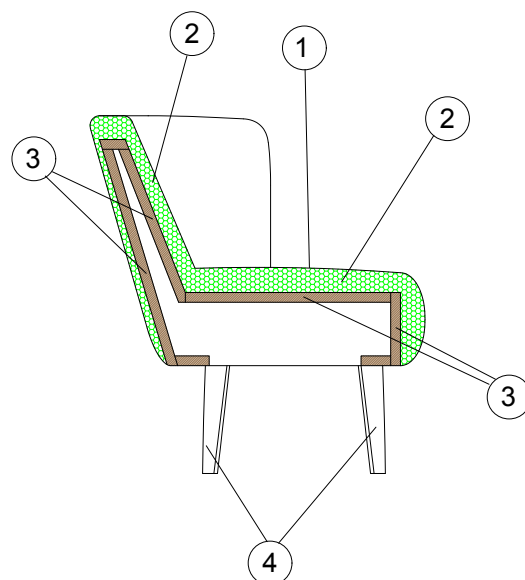

ZELIE

Zelie is a family of sinuous and discreet contract seating, which offers a range of seating, from the simplest chair to the sofa through an armchair with a high back, devoted to isolation and privacy. The concept of a family of chairs for the hotel industry makes the collection very usable for furnishing different areas of the project recalling the same style, and fulfilling the need for different types of seating, chair for the breakfast room, chair for the bedroom, armchair and sofas for the waiting areas. The wooden legs lift it off the ground facilitating cleaning operations, and they can be chosen in a wide range of essences.

- 1 - dacron® fiber 100 gr;
- 2 - high resilience polyurethane foam of different densities;
- 3 - structural frame in plywood, non-structural parts in composite wood;
- 4 - beechwood legs.

DIMENSIONS

ZELIE

LEGS

G 39 h 37

ZELIE CHAIR

G 39 h 31

ZELIE ARMCHAIR

G 39 h 31

ZELIE EASYCHAIR - HIGH - 2S - 3S - CHAISE-LONGUE - POUF - BENCH

FEET FINISHINGS