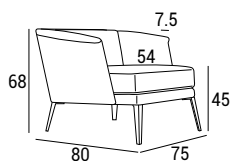

DIMENSIONS

FEET

P 113 h 22/18

 partially removable cover:
seat and backrest cushion 

DIZZY

METAL FOOT FINISHINGS

STANDARD

RAL 9003