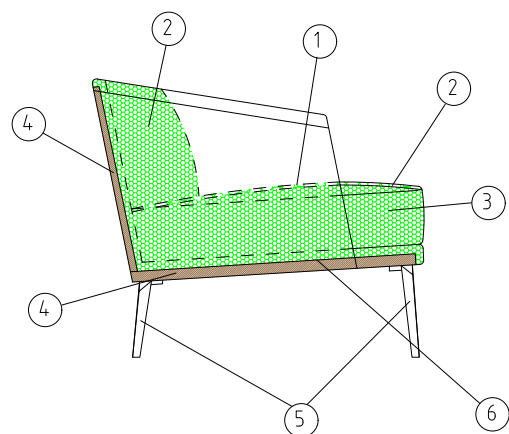

partially removable cover:
seat and backrest cushion

DIZZY

- 1 - fabric-leather upholstery;
- 2 - dacron® fiber 100gr;
- 3 - high resilience polyurethane foam
of different densities;
- 4 - structural frame in plywood and firwood;
- 5 - varnished metal feet;
- 6 - elastic webbing.

DIMENSIONS

FEET

P 113 h 22/18

 partially removable cover:
seat and backrest cushion 

DIZZY

METAL FOOT FINISHINGS

STANDARD

RAL 9003