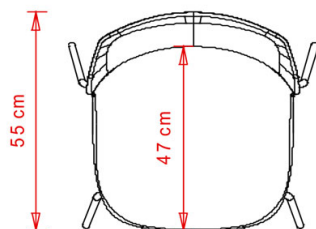

Chair with steel frame, 4 legs. Polypropylene shell.

[Watch the video](#)

STACKABLE

8

WEIGHT

5,9 Kg

PACK

0,39 m³