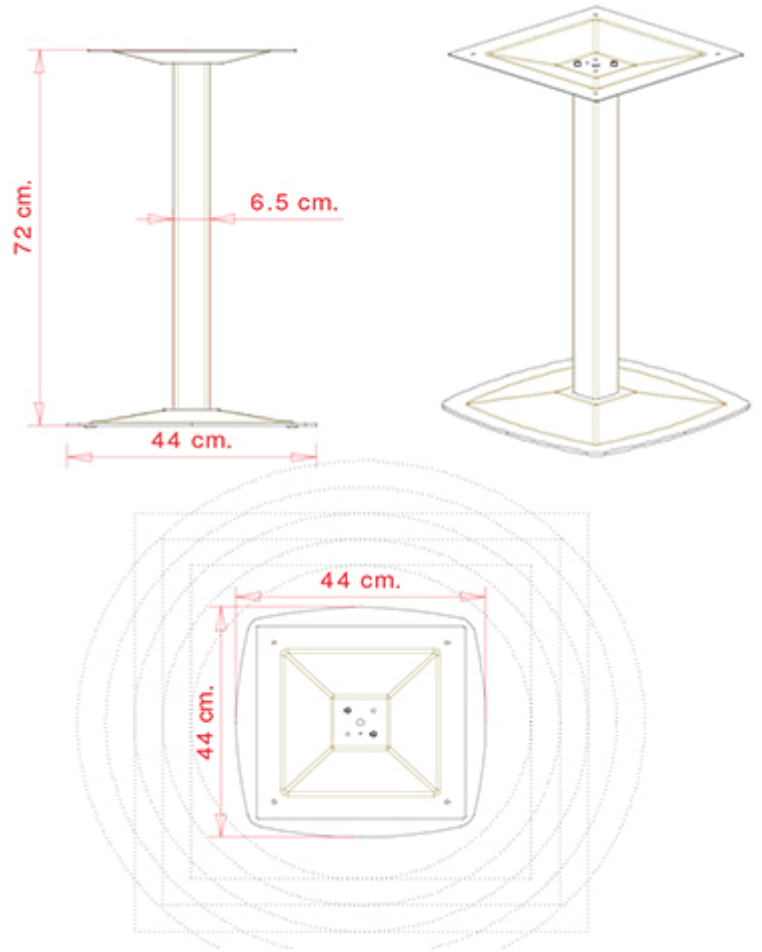

### TABLE TOPS:

- Ø 60 cm
- Ø 70 cm
- Ø 80 cm
- Ø 90 cm
- Ø 100cm
- 60x60 cm
- 70x70 cm
- 80x80 cm

Table frame with moulded steel base and aluminium column.

Accessories: Outdoor version  
 Accessories: H 12 mm adjustable feet

### WEIGHT

13,6 Kg