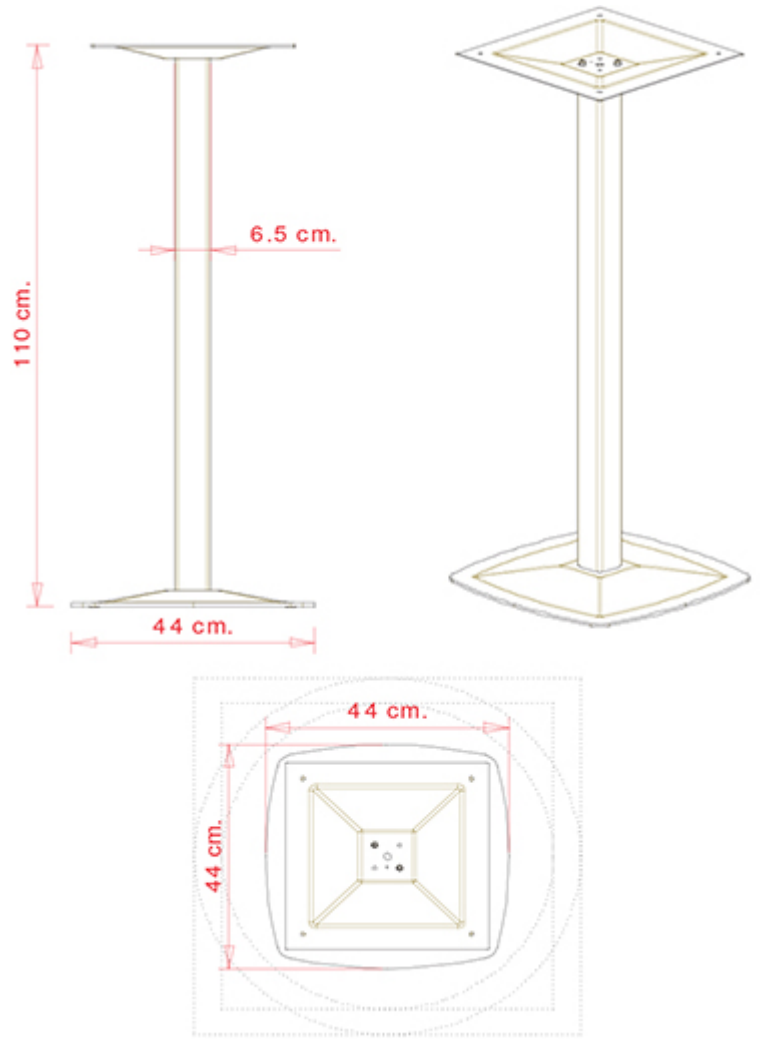

AX 511A

AX COLLECTION:
 AX 511, AX 511A, AX 512, AX 512A, AX 513, AX 514,

TABLE TOPS:

- Ø 60 cm
- Ø 70 cm
- 60x60 cm
- 70x70 cm

High table frame with moulded steel base and aluminium column.

Accessories: Outdoor version

Accessories: H 12 mm adjustable feet

WEIGHT	PACK	PIECES PER BOX
14,1 Kg	0,06 m ³	2

Rdm

NOTE

Resources

[3ds](#)

[dwg](#)

Rdm