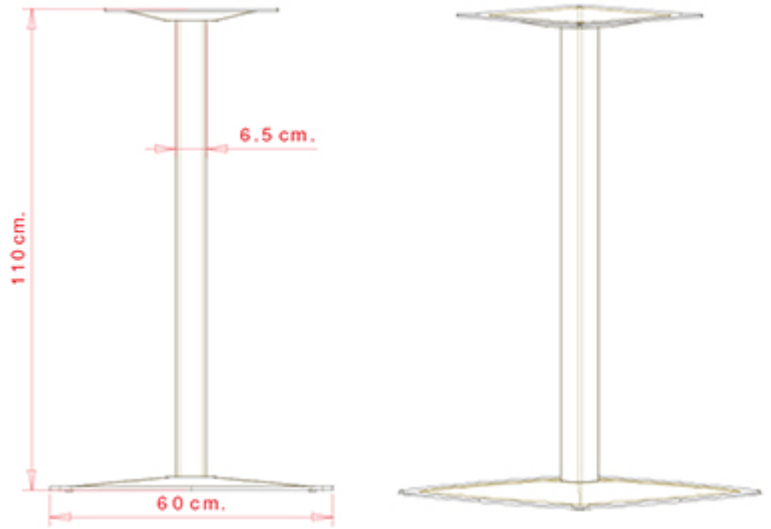

AX 512A

AX COLLECTION:
 AX 511, AX 511A, AX 512, AX 512A, AX 513, AX 514,

TABLE TOPS:
 Ø 80
 80x80 cm

High table frame with moulded steel base and aluminium column.

Accessories: Outdoor version

Accessories: H 12 mm adjustable feet

WEIGHT	PACK	PIECES PER BOX
21,7 Kg	0,07 m ³	1

NOTE

Resources

- [3ds](#) 
- [dwg](#) 

FRAMES

AL VR PAINTED ALUMINIUM

NCS s0502-b VR Traffic white
≡

NCS S0500-N VR Pure white
≡