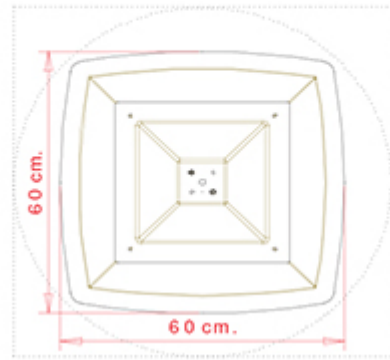

AX 512A

AX COLLECTION:
 AX 511, AX 511A, AX 512, AX 512A, AX 513, AX 514,

TABLE TOPS:
 Ø 80
 80x80 cm

High table frame with moulded steel base and aluminium column.

Accessories: Outdoor version

Accessories: H 12 mm adjustable feet

WEIGHT	PACK	PIECES PER BOX
21,7 Kg	0,07 m ³	1

NOTE

Resources

- [3ds](#) 
- [dwg](#) 

FRAMES

AL VR PAINTED ALUMINIUM

NCS s0502-b VR Traffic white
≡

NCS S0500-N VR Pure white
≡