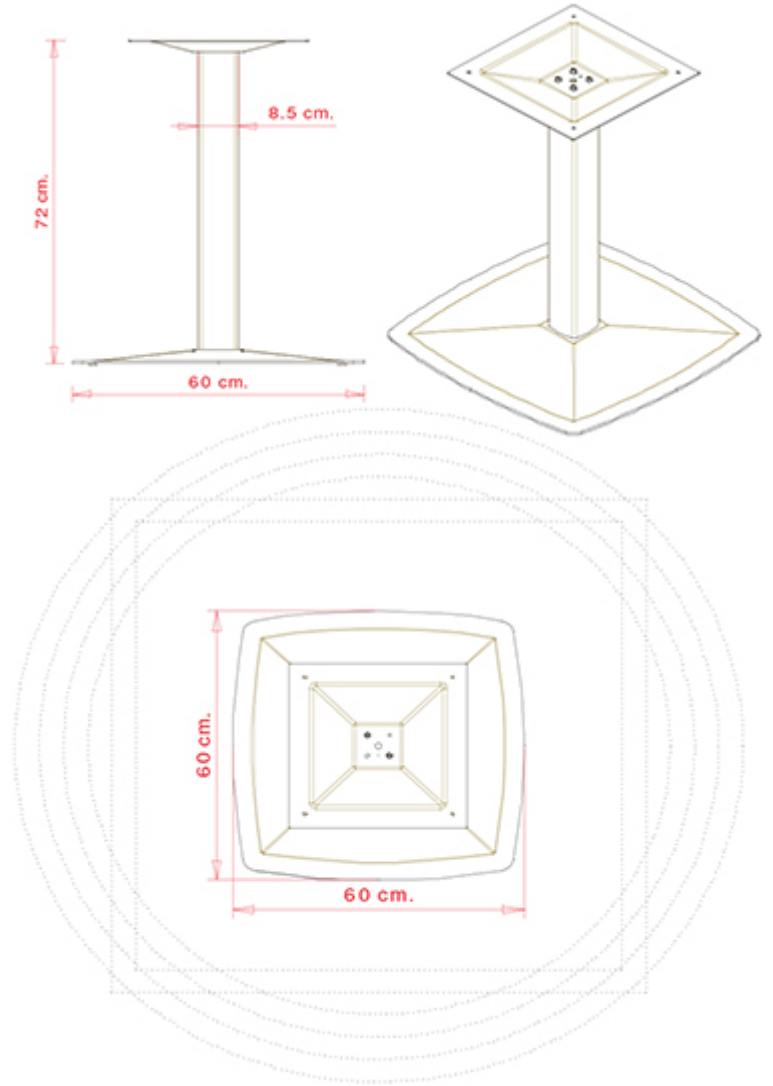

**AX 513**

AX COLLECTION:  
 AX 511, AX 511A, AX 512, AX 512A, AX 513, AX 514,

**TABLE TOPS:**

- Ø 120 cm
- Ø 130 cm
- Ø 140
- Ø 150 cm
- 100x100cm
- 110X110cm

Table frame with moulded steel base and aluminium column.

Accessories: Outdoor version

Accessories: H 12 mm adjustable feet

WEIGHT	PACK	PIECES PER BOX
22 Kg	0,07 m <sup>3</sup>	1

Rdm

---

**NOTE**

---

**Resources**