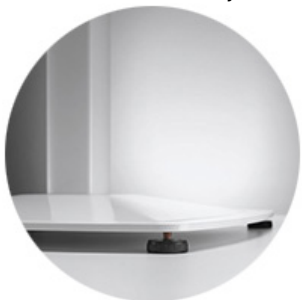

TABLE TOPS:

- Ø 120 cm
- Ø 130 cm
- Ø 140
- Ø 150 cm
- 100x100cm
- 110X110cm

Table frame with moulded steel base and aluminium column.

Accessories: Outdoor version

Accessories: H 12 mm adjustable feet