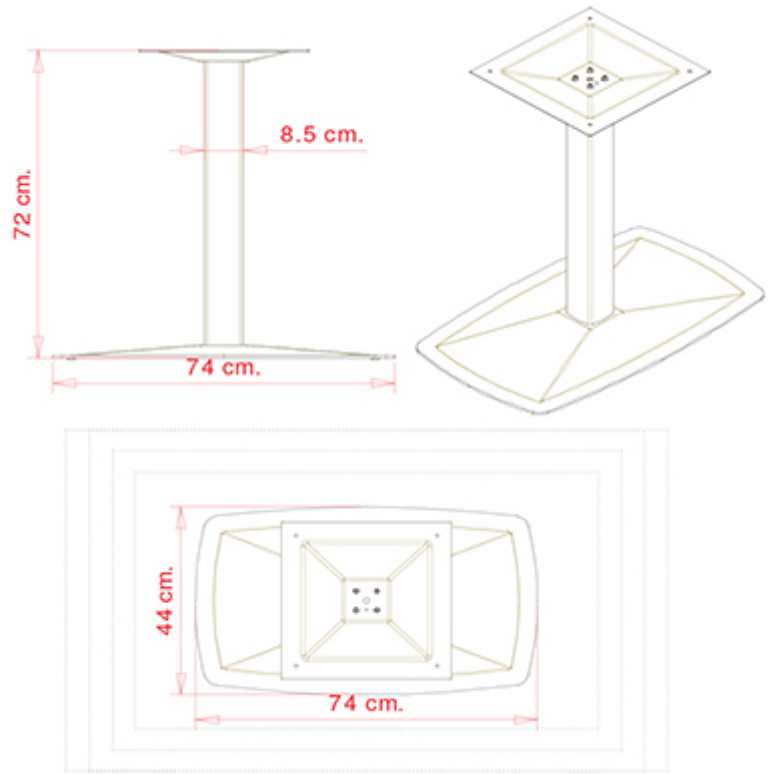

AX 514

AX COLLECTION:

AX 511, AX 511A, AX 512, AX 512A, AX 513, AX 514,

TABLE TOPS:

60x100 cm
 60x110 cm
 60x120 cm
 70x110 cm
 70x120 cm
 70x130 cm
 80x120 cm
 80x130 cm
 80x140 cm

Table frame with moulded steel base and aluminium column.

Accessories: Outdoor version

Accessories: H 12 mm adjustable feet

WEIGHT

18,7 Kg

PACK

0,06 m³

PIECES PER BOX

1