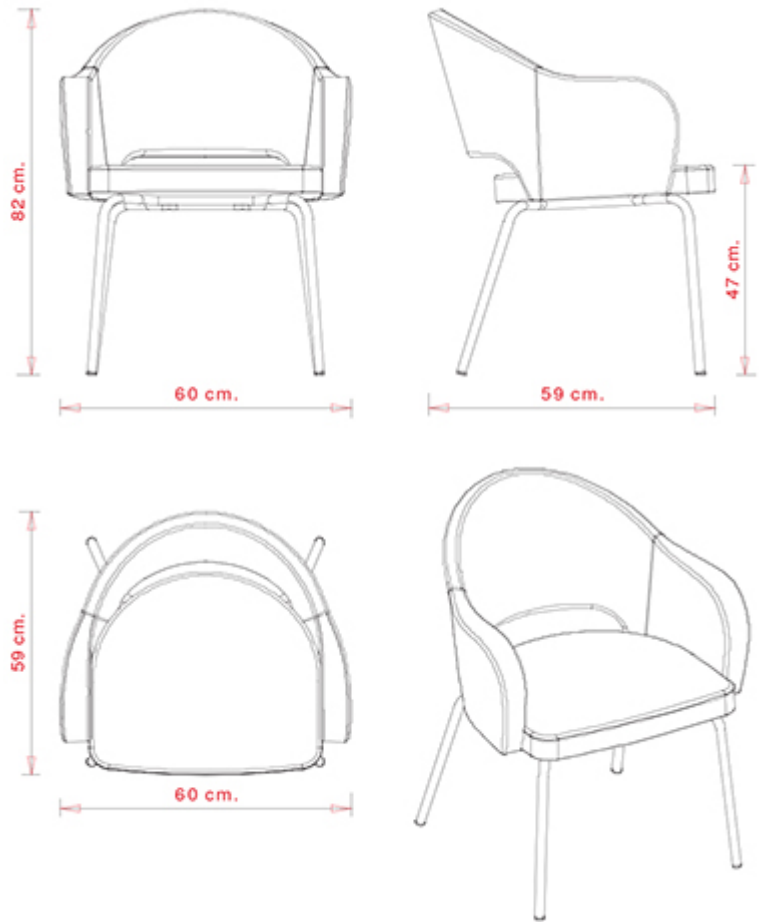

Agatha 047

AGATHA COLLECTION:

Agatha 047, Agatha 048, Agatha 572, Agatha 046-DP, Agatha 046-DR, Agatha 383, Agatha 384, Agatha 572-B,

Armchair with 4 legs steel frame. Upholstered seat and back.

WEIGHT

9,3 Kg