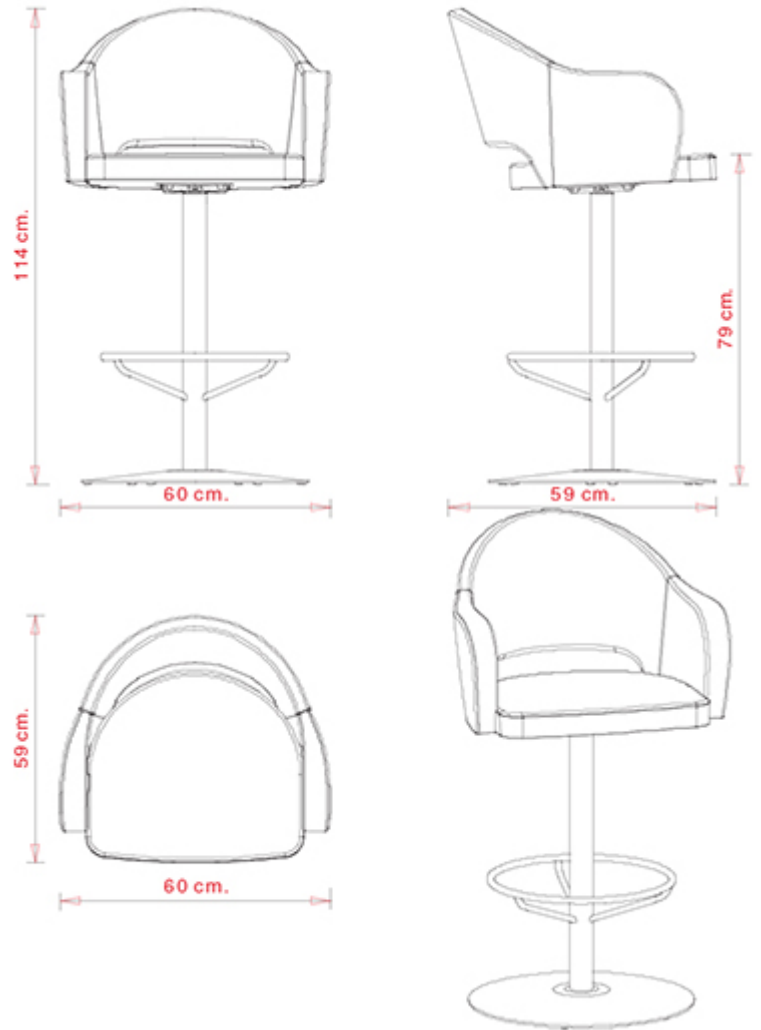

### AGATHA COLLECTION:

Agatha 047, Agatha 048, Agatha 572, Agatha 046-DP, Agatha 046-DR, Agatha 383, Agatha 384, Agatha 572-B,

Swivel stool with central steel base frame. Upholstered seat and back.

#### WEIGHT

21,5 kg