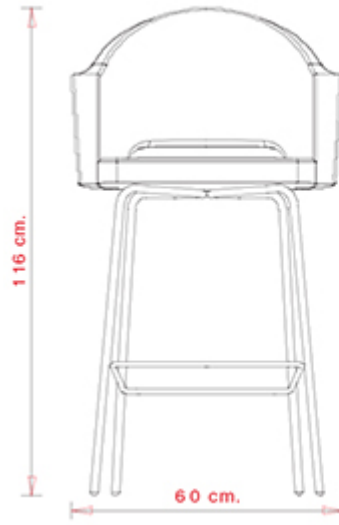

### AGATHA COLLECTION:

Agatha 047, Agatha 048, Agatha 572, Agatha 046-DP, Agatha 046-DR, Agatha 383, Agatha 384, Agatha 572-B,

Barstool with 4 legs steel frame. Upholstered seat and back.

**WEIGHT**

9,6 kg

**PACK**

0,44 m<sup>3</sup>

**PIECES PER BOX**

1