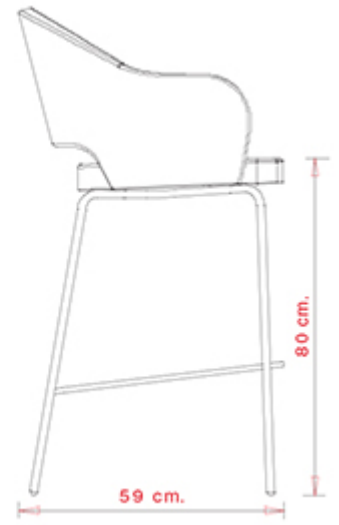

### AGATHA COLLECTION:

Agatha 047, Agatha 048, Agatha 572, Agatha 046-DP, Agatha 046-DR, Agatha 383, Agatha 384, Agatha 572-B,

Barstool with 4 legs steel frame. Upholstered seat and back.

**WEIGHT**

9,6 kg

**PACK**

0,44 m<sup>3</sup>

**PIECES PER BOX**

1