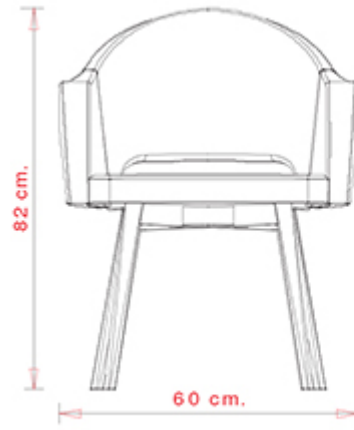

Agatha 572

AGATHA COLLECTION:

Agatha 047, Agatha 048, Agatha 572, Agatha 046-DP, Agatha 046-DR, Agatha 383, Agatha 384, Agatha 572-B,

Armchair with beech wood frame. 4 legs. Upholstered seat and back.

WEIGHT

9,7 kg

PACK

0,34 m³

PIECES PER BOX

1

FINISHES SEATING

TE FABRICS

Melva
+ 5 colors