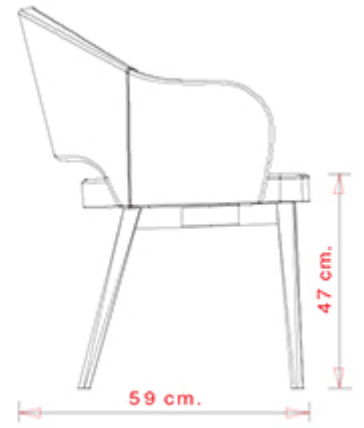

Agatha 572

AGATHA COLLECTION:

Agatha 047, Agatha 048, Agatha 572, Agatha 046-DP, Agatha 046-DR, Agatha 383, Agatha 384, Agatha 572-B,

Armchair with beech wood frame. 4 legs. Upholstered seat and back.

WEIGHT

9,7 kg

PACK

0,34 m³

PIECES PER BOX

1

FINISHES SEATING

TE FABRICS

Melva
+ 5 colors