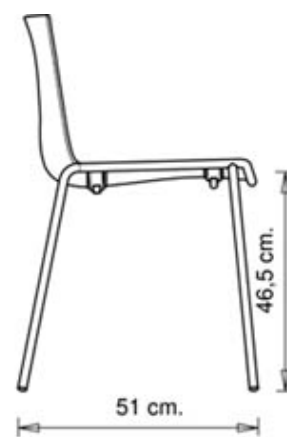

Marc Sadler

Cuba 620

CUBA COLLECTION:

Cuba 620, Cuba 620m, Cuba 620N, Cuba 621, Cuba 621m, Cuba 621N, Cuba 622, Cuba 622m, Cuba 622N, Cuba 623, Cuba 623m, Cuba 623b, Cuba 623bm, Trolley 536,

Chair with steel frame, 4 legs. Polypropylene shell.

Accessories

Metal plate support for 620/621: Stacks 10 pcs.

STACKABLE

8

WEIGHT

5,4 Kg

PACK

0,39 m³