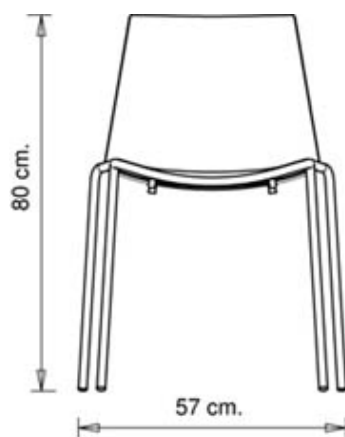

Marc Sadler

Cuba 620

CUBA COLLECTION:

Cuba 620, Cuba 620m, Cuba 620N, Cuba 621, Cuba 621m, Cuba 621N, Cuba 622, Cuba 622m, Cuba 622N, Cuba 623, Cuba 623m, Cuba 623b, Cuba 623bm, Trolley 536,

Chair with steel frame, 4 legs. Polypropylene shell.

Accessories

Metal plate support for 620/621: Stacks 10 pcs.

STACKABLE

8

WEIGHT

5,4 Kg

PACK

0,39 m³