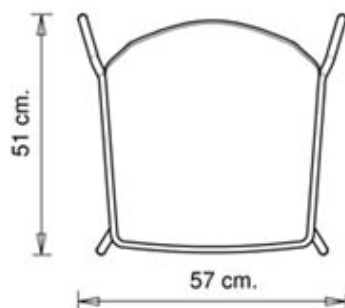

Marc Sadler

Cuba 620

CUBA COLLECTION:

Cuba 620, Cuba 620m, Cuba 620N, Cuba 621, Cuba 621m, Cuba 621N, Cuba 622, Cuba 622m, Cuba 622N, Cuba 623, Cuba 623m, Cuba 623b, Cuba 623bm, Trolley 536,

Chair with steel frame, 4 legs. Polypropylene shell.

Accessories

Metal plate support for 620/621: Stacks 10 pcs.

STACKABLE

8

WEIGHT

5,4 Kg

PACK

0,39 m³