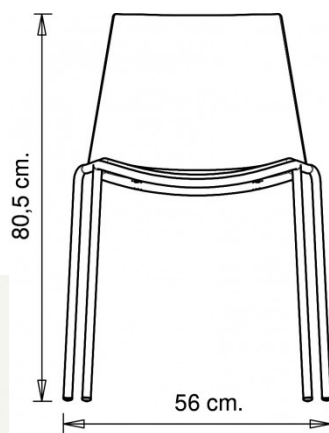

Cuba 620N

CUBA COLLECTION:

Cuba 620, Cuba 620m, Cuba 620N, Cuba 621, Cuba 621m, Cuba 621N, Cuba 622, Cuba 622m, Cuba 622N, Cuba 623, Cuba 623m, Cuba 623b, Cuba 623bm, Trolley 536,

Chair with steel frame, 4 legs. Polypropylene shell. Upholstered seat.

STACKABLE

4

WEIGHT

6,3 Kg

PACK

0,39 m³

PIECES PER BOX

4