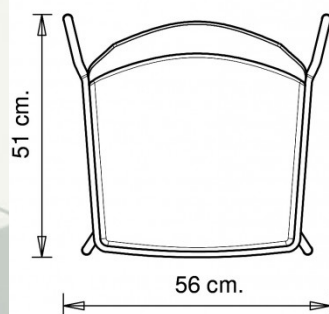

Cuba 620N

CUBA COLLECTION:

Cuba 620, Cuba 620m, Cuba 620N, Cuba 621, Cuba 621m, Cuba 621N, Cuba 622, Cuba 622m, Cuba 622N, Cuba 623, Cuba 623m, Cuba 623b, Cuba 623bm, Trolley 536,

Chair with steel frame, 4 legs. Polypropylene shell. Upholstered seat.

STACKABLE

4

WEIGHT

6,3 Kg

PACK

0,39 m³

PIECES PER BOX

4