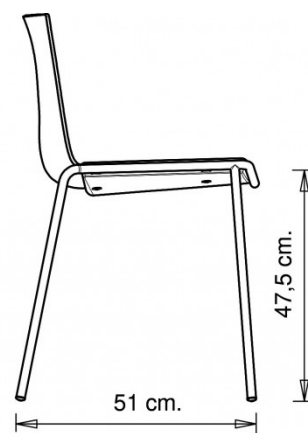

Cuba 620N

CUBA COLLECTION:

Cuba 620, Cuba 620m, Cuba 620N, Cuba 621, Cuba 621m, Cuba 621N, Cuba 622, Cuba 622m, Cuba 622N, Cuba 623, Cuba 623m, Cuba 623b, Cuba 623bm, Trolley 536,

Chair with steel frame, 4 legs. Polypropylene shell. Upholstered seat.

STACKABLE

4

WEIGHT

6,3 Kg

PACK

0,39 m³

PIECES PER BOX

4