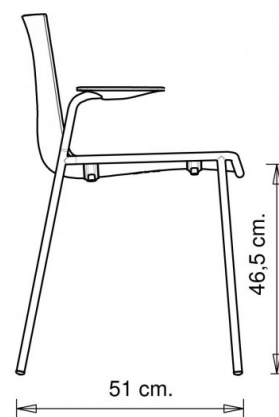

### CUBA COLLECTION:

Cuba 620, Cuba 620m, Cuba 620N, Cuba 621, Cuba 621m, Cuba 621N, Cuba 622, Cuba 622m, Cuba 622N, Cuba 623, Cuba 623m, Cuba 623b, Cuba 623bm, Trolley 536,

Chair with armrests and steel frame, 4 legs.  
Polypropylene shell.

### WEIGHT

5,8 Kg