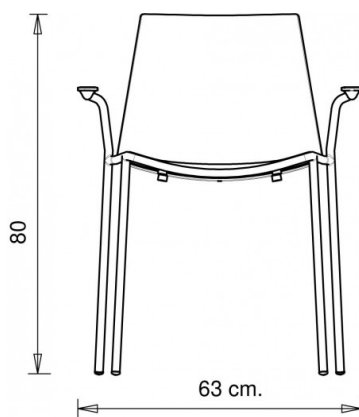

### CUBA COLLECTION:

Cuba 620, Cuba 620m, Cuba 620N, Cuba 621, Cuba 621m, Cuba 621N, Cuba 622, Cuba 622m, Cuba 622N, Cuba 623, Cuba 623m, Cuba 623b, Cuba 623bm, Trolley 536,

Chair with armrests and steel frame, 4 legs.  
Polypropylene shell.

### WEIGHT

5,8 Kg