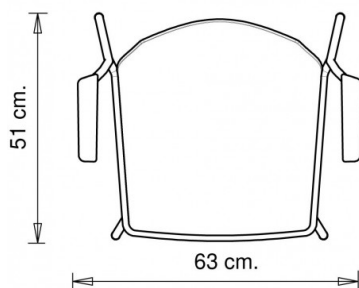

Cuba 621

CUBA COLLECTION:

Cuba 620, Cuba 620m, Cuba 620N, Cuba 621, Cuba 621m, Cuba 621N, Cuba 622, Cuba 622m, Cuba 622N, Cuba 623, Cuba 623m, Cuba 623b, Cuba 623bm, Trolley 536,

Chair with armrests and steel frame, 4 legs.
Polypropylene shell.

Accessories

Metal plate support for 620/621: Stacks 10 pcs.

STACKABLE

7

WEIGHT

5,8 Kg

PACK

0,47 m³

PIECES PER BOX

4