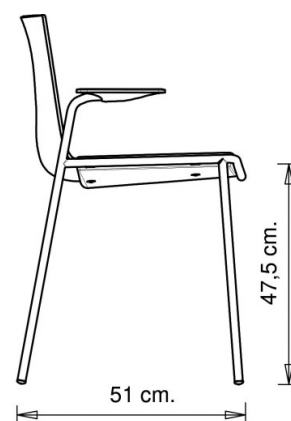

Cuba 621N**CUBA COLLECTION:**

Cuba 620, Cuba 620m, Cuba 620N, Cuba 621, Cuba 621m, Cuba 621N, Cuba 622, Cuba 622m, Cuba 622N, Cuba 623, Cuba 623m, Cuba 623b, Cuba 623bm, Trolley 536,

Chair with armrests and steel frame, 4 legs.
Polypropylene shell. Upholstered seat.

STACKABLE

4

WEIGHT

6,3 Kg

PACK0,47 m³**PIECES PER BOX**

4

FINISHES SEATING

PP POLYPROPYLENE