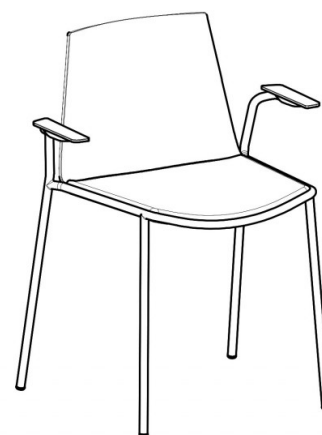

Cuba 621N**CUBA COLLECTION:**

Cuba 620, Cuba 620m, Cuba 620N, Cuba 621, Cuba 621m, Cuba 621N, Cuba 622, Cuba 622m, Cuba 622N, Cuba 623, Cuba 623m, Cuba 623b, Cuba 623bm, Trolley 536,

Chair with armrests and steel frame, 4 legs.
Polypropylene shell. Upholstered seat.

STACKABLE

4

WEIGHT

6,3 Kg

PACK0,47 m³**PIECES PER BOX**

4

FINISHES SEATING

PP POLYPROPYLENE