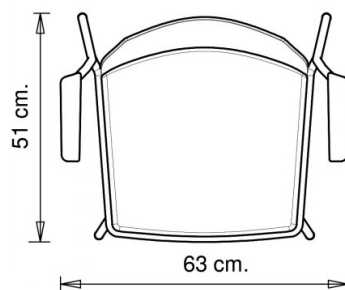

Cuba 621N

CUBA COLLECTION:

Cuba 620, Cuba 620m, Cuba 620N, Cuba 621, Cuba 621m, Cuba 621N, Cuba 622, Cuba 622m, Cuba 622N, Cuba 623, Cuba 623m, Cuba 623b, Cuba 623bm, Trolley 536,

Chair with armrests and steel frame, 4 legs.
Polypropylene shell. Upholstered seat.

STACKABLE

4

WEIGHT

6,3 Kg

PACK

0,47 m³

PIECES PER BOX

4