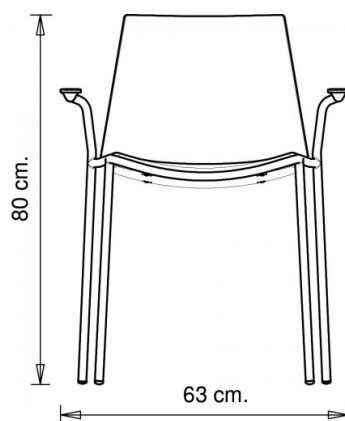

Cuba 621N**CUBA COLLECTION:**

Cuba 620, Cuba 620m, Cuba 620N, Cuba 621, Cuba 621m, Cuba 621N, Cuba 622, Cuba 622m, Cuba 622N, Cuba 623, Cuba 623m, Cuba 623b, Cuba 623bm, Trolley 536,

Chair with armrests and steel frame, 4 legs.
Polypropylene shell. Upholstered seat.

STACKABLE

4

WEIGHT

6,3 Kg

PACK0,47 m³**PIECES PER BOX**

4

FINISHES SEATING

PP POLYPROPYLENE