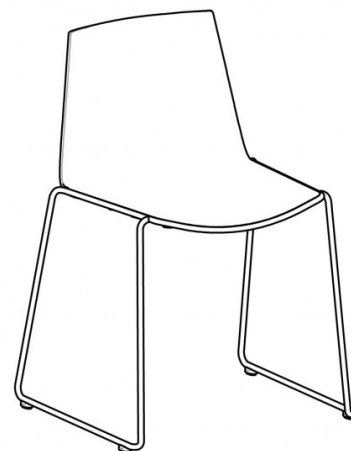

Cuba 622

CUBA COLLECTION:

Cuba 620, Cuba 620m, Cuba 620N, Cuba 621, Cuba 621m, Cuba 621N, Cuba 622, Cuba 622m, Cuba 622N, Cuba 623, Cuba 623m, Cuba 623b, Cuba 623bm, Trolley 536,

Chair with sled steel frame. Polypropylene shell.

Accessories

Linking device 622 / 622N: Kit composed by 4 pcs (2 male and 2 female)

STACKABLE

10

WEIGHT

6,6 Kg

PACK

0,39 m³