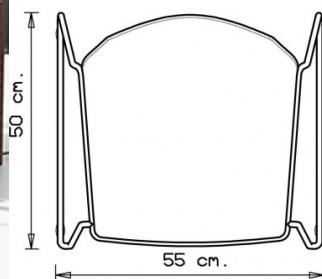

Cuba 622

CUBA COLLECTION:

Cuba 620, Cuba 620m, Cuba 620N, Cuba 621, Cuba 621m, Cuba 621N, Cuba 622, Cuba 622m, Cuba 622N, Cuba 623, Cuba 623m, Cuba 623b, Cuba 623bm, Trolley 536,

Chair with sled steel frame. Polypropylene shell.

Accessories

Linking device 622 / 622N: Kit composed by 4 pcs (2 male and 2 female)

STACKABLE

10

WEIGHT

6,6 Kg

PACK

0,39 m³

PIECES PER BOX

4