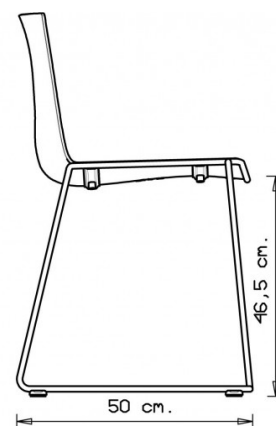

Cuba 622

CUBA COLLECTION:

Cuba 620, Cuba 620m, Cuba 620N, Cuba 621, Cuba 621m, Cuba 621N, Cuba 622, Cuba 622m, Cuba 622N, Cuba 623, Cuba 623m, Cuba 623b, Cuba 623bm, Trolley 536,

Chair with sled steel frame. Polypropylene shell.

Accessories

Linking device 622 / 622N: Kit composed by 4 pcs (2 male and 2 female)

STACKABLE

10

WEIGHT

6,6 Kg

PACK

0,39 m³