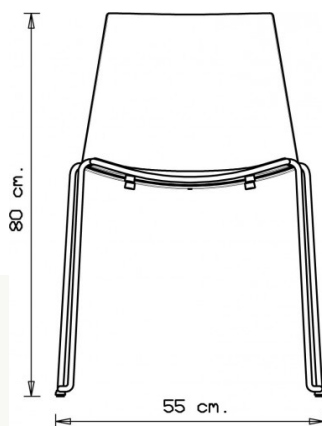

Cuba 622

CUBA COLLECTION:

Cuba 620, Cuba 620m, Cuba 620N, Cuba 621, Cuba 621m, Cuba 621N, Cuba 622, Cuba 622m, Cuba 622N, Cuba 623, Cuba 623m, Cuba 623b, Cuba 623bm, Trolley 536,

Chair with sled steel frame. Polypropylene shell.

Accessories

Linking device 622 / 622N: Kit composed by 4 pcs (2 male and 2 female)

STACKABLE

10

WEIGHT

6,6 Kg

PACK

0,39 m³