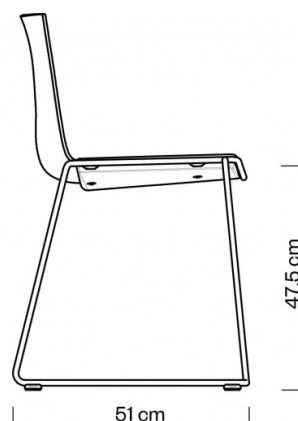

Cuba 622N

CUBA COLLECTION:

Cuba 620, Cuba 620m, Cuba 620N, Cuba 621, Cuba 621m, Cuba 621N, Cuba 622, Cuba 622m, Cuba 622N, Cuba 623, Cuba 623m, Cuba 623b, Cuba 623bm, Trolley 536,

Chair with sled steel frame. Polypropylene shell. Upholstered seat.

Accessories

Linking device 622 / 622N: Kit composed by 4 pcs (2 male and 2 female)

STACKABLE

4

WEIGHT

7,5 Kg

PACK

0,39 m³