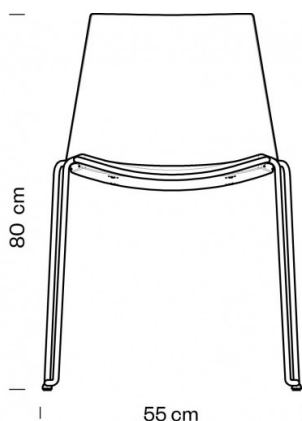

Cuba 622N

CUBA COLLECTION:

Cuba 620, Cuba 620m, Cuba 620N, Cuba 621, Cuba 621m, Cuba 621N, Cuba 622, Cuba 622m, Cuba 622N, Cuba 623, Cuba 623m, Cuba 623b, Cuba 623bm, Trolley 536,

Chair with sled steel frame. Polypropylene shell. Upholstered seat.

Accessories

Linking device 622 / 622N: Kit composed by 4 pcs (2 male and 2 female)

STACKABLE

4

WEIGHT

7,5 Kg

PACK

0,39 m³