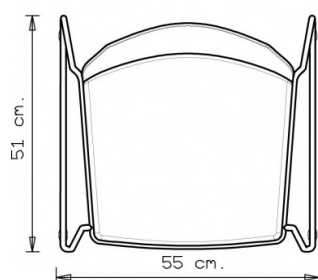

Cuba 622N

CUBA COLLECTION:

Cuba 620, Cuba 620m, Cuba 620N, Cuba 621, Cuba 621m, Cuba 621N, Cuba 622, Cuba 622m, Cuba 622N, Cuba 623, Cuba 623m, Cuba 623b, Cuba 623bm, Trolley 536,

Chair with sled steel frame. Polypropylene shell. Upholstered seat.

Accessories

Linking device 622 / 622N: Kit composed by 4 pcs (2 male and 2 female)

STACKABLE

4

WEIGHT

7,5 Kg

PACK

0,39 m³

PIECES PER BOX

4