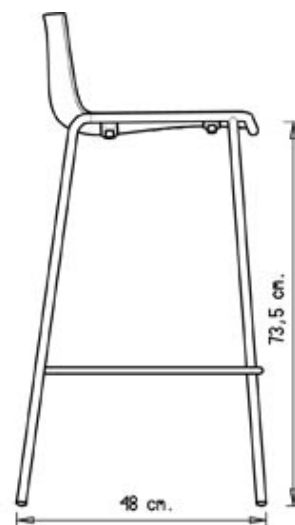

### CUBA COLLECTION:

Cuba 620, Cuba 620m, Cuba 620N, Cuba 621, Cuba 621m, Cuba 621N, Cuba 622, Cuba 622m, Cuba 622N, Cuba 623, Cuba 623m, Cuba 623b, Cuba 623bm, Trolley 536,

Barstool with steel frame, 4 legs. Polypropylene shell.

**STACKABLE**

8

**WEIGHT**

6,3 Kg

**PACK**

0,36 m<sup>3</sup>

**PIECES PER BOX**

4