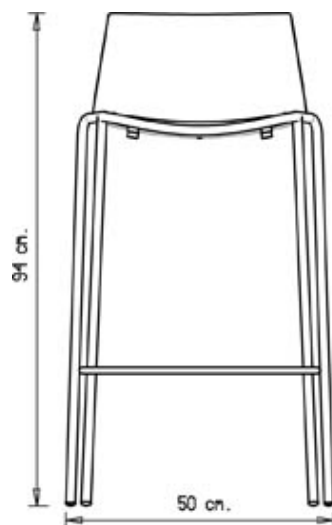

### CUBA COLLECTION:

Cuba 620, Cuba 620m, Cuba 620N, Cuba 621, Cuba 621m, Cuba 621N, Cuba 622, Cuba 622m, Cuba 622N, Cuba 623, Cuba 623m, Cuba 623b, Cuba 623bm, Trolley 536,

Barstool with steel frame, 4 legs. Polypropylene shell.

**STACKABLE**

8

**WEIGHT**

6,3 Kg

**PACK**

0,36 m<sup>3</sup>

**PIECES PER BOX**

4