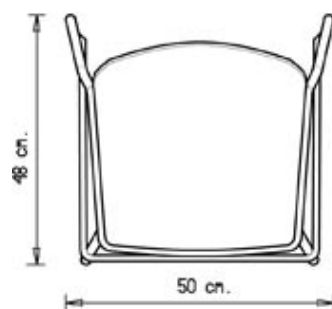

### CUBA COLLECTION:

Cuba 620, Cuba 620m, Cuba 620N, Cuba 621, Cuba 621m, Cuba 621N, Cuba 622, Cuba 622m, Cuba 622N, Cuba 623, Cuba 623m, Cuba 623b, Cuba 623bm, Trolley 536,

Barstool with steel frame, 4 legs. Polypropylene shell.

**STACKABLE**

8

**WEIGHT**

6,3 Kg

**PACK**

0,36 m<sup>3</sup>

**PIECES PER BOX**

4