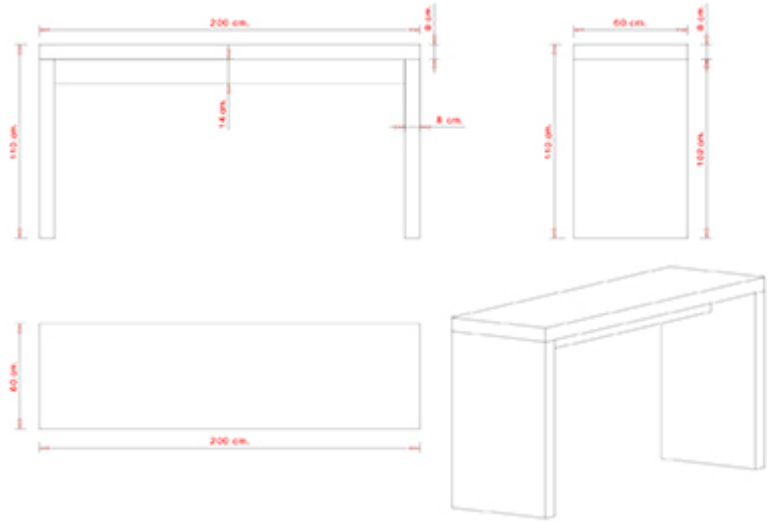

Deck 501A

DECK COLLECTION:

Deck 501A, Deck 501B, Deck 501C, Deck 502A, Deck 502B, Deck 502C, Deck 503A, Deck 503B, Deck 503C,

Table in honeycomb board, with laminated surface. Version 60 cm depth.

WEIGHT

53 kg

PACK

0,11 m³+ 0,11 m³+ 0,24
m³+ 0,08 m³s

PIECES PER BOX

1

NOTE

Resources

[3ds](#)

| [dwg](#)