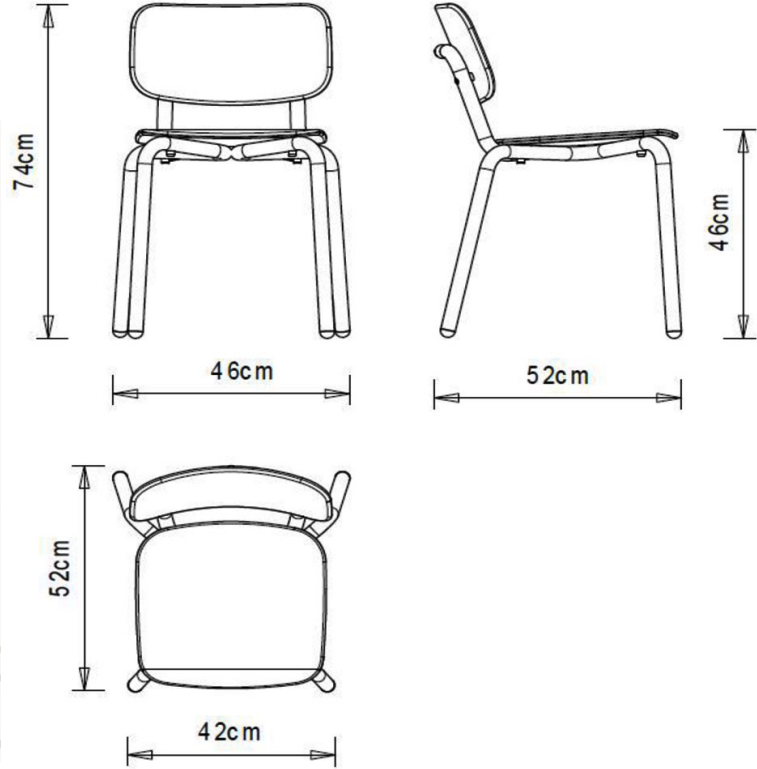

Hull 627

HULL COLLECTION:

Hull 627, Hull 627M, Hull 628, Hull 628M,
Hull 629, Hull 630, Hull 629M, Hull 630M,

Chair with 4 legs steel frame. Beech wood seat and back (embossed finish).

STACKABLE

4

WEIGHT

5,2 Kg

PACK

0,39 m³

PIECES PER BOX

4

FINISHES SEATING

LE WOOD

Beech | Chesnut stained

Beech | Honey stained