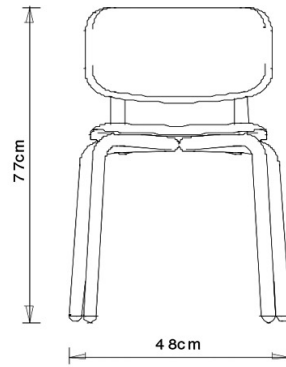

Hull 627M

HULL COLLECTION:

Hull 627, Hull 627M, Hull 628, Hull 628M, Hull 629, Hull 630, Hull 629M, Hull 630M,

Chair with 4 legs steel frame. Upholstered seat and back.

WEIGHT

5,6 Kg

PACK0,37 m³**PIECES PER BOX**