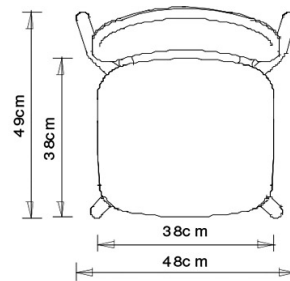

Hull 627M

HULL COLLECTION:

Hull 627, Hull 627M, Hull 628, Hull 628M, Hull 629, Hull 630, Hull 629M, Hull 630M,

Chair with 4 legs steel frame. Upholstered seat and back.

WEIGHT

5,6 Kg

PACK0,37 m³**PIECES PER BOX**