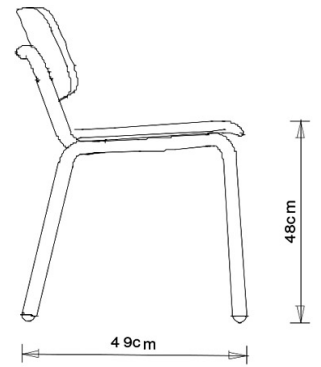

Hull 627M

HULL COLLECTION:

Hull 627, Hull 627M, Hull 628, Hull 628M, Hull 629, Hull 630, Hull 629M, Hull 630M,

Chair with 4 legs steel frame. Upholstered seat and back.

WEIGHT

5,6 Kg

PACK0,37 m³**PIECES PER BOX**