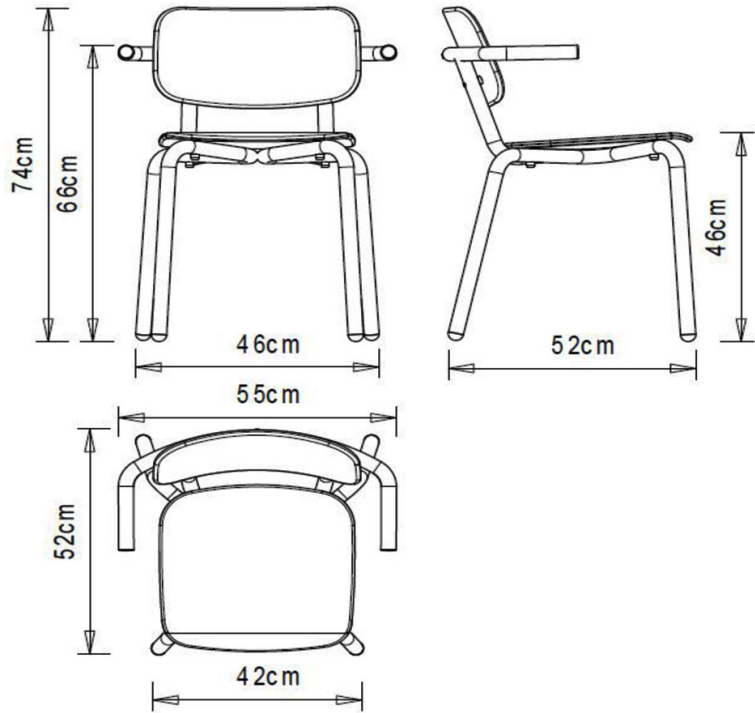

Hull 628

HULL COLLECTION:

Hull 627, Hull 627M, Hull 628, Hull 628M,
Hull 629, Hull 630, Hull 629M, Hull 630M,

Chair with armrests and steel frame, 4 legs.
Beech wood seat and back (embossed finish).

STACKABLE

4

WEIGHT

5,7 Kg

PACK

0,45 m³

PIECES PER BOX

4

FINISHES SEATING