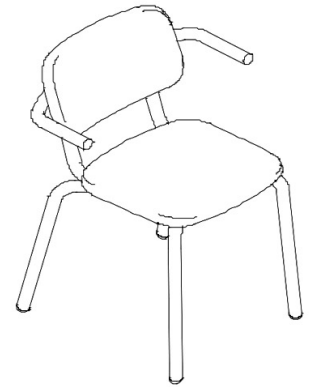

Hull 628M

HULL COLLECTION:

Hull 627, Hull 627M, Hull 628, Hull 628M, Hull 629, Hull 630, Hull 629M, Hull 630M,

Chair with armrests and steel frame, 4 legs. Upholstered seat and back.

WEIGHT

6,1 Kg

PACK0,43 m³**PIECES PER BOX**