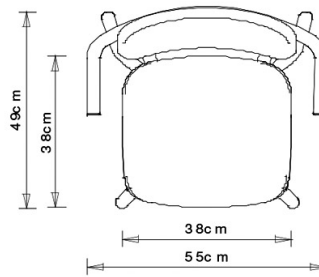

Hull 628M

HULL COLLECTION:

Hull 627, Hull 627M, Hull 628, Hull 628M, Hull 629, Hull 630, Hull 629M, Hull 630M,

Chair with armrests and steel frame, 4 legs. Upholstered seat and back.

WEIGHT

6,1 Kg

PACK0,43 m³**PIECES PER BOX**