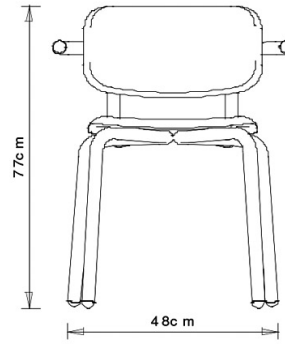

Hull 628M

HULL COLLECTION:

Hull 627, Hull 627M, Hull 628, Hull 628M, Hull 629, Hull 630, Hull 629M, Hull 630M,

Chair with armrests and steel frame, 4 legs. Upholstered seat and back.

WEIGHT

6,1 Kg

PACK0,43 m³**PIECES PER BOX**