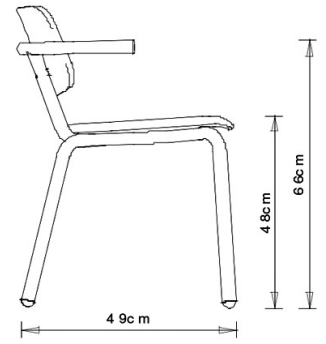

Hull 628M

HULL COLLECTION:

Hull 627, Hull 627M, Hull 628, Hull 628M, Hull 629, Hull 630, Hull 629M, Hull 630M,

Chair with armrests and steel frame, 4 legs. Upholstered seat and back.

WEIGHT

6,1 Kg

PACK0,43 m³**PIECES PER BOX**