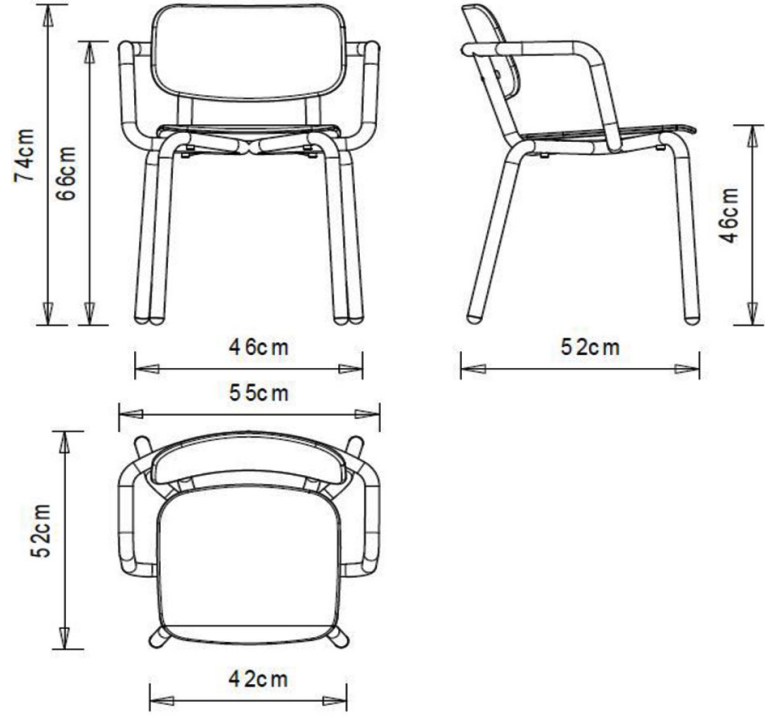

Hull 629

HULL COLLECTION:

Hull 627, Hull 627M, Hull 628, Hull 628M,
Hull 629, Hull 630, Hull 629M, Hull 630M,

Chair with armrests and steel frame, 4 legs.
Beech wood seat and back (embossed finish).

STACKABLE

4

WEIGHT

6,4 Kg

PACK

0,45 m³

PIECES PER BOX

4

FINISHES SEATING