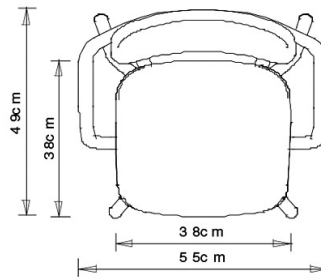

Hull 629M

HULL COLLECTION:

Hull 627, Hull 627M, Hull 628, Hull 628M, Hull 629, Hull 630, Hull 629M, Hull 630M,

Chair with armrests and steel frame, 4 legs. Upholstered seat and back.

WEIGHT

6,9 Kg

PACK0,43 m³**PIECES PER BOX**