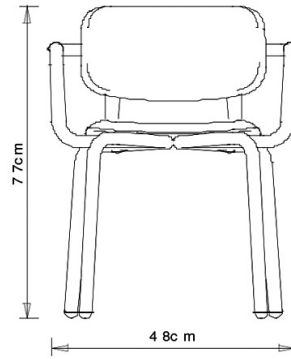

Hull 629M

HULL COLLECTION:

Hull 627, Hull 627M, Hull 628, Hull 628M, Hull 629, Hull 630, Hull 629M, Hull 630M,

Chair with armrests and steel frame, 4 legs. Upholstered seat and back.

WEIGHT

6,9 Kg

PACK0,43 m³**PIECES PER BOX**