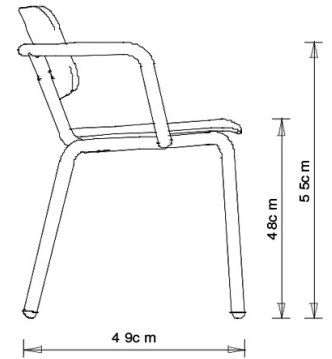

Hull 629M

HULL COLLECTION:

Hull 627, Hull 627M, Hull 628, Hull 628M, Hull 629, Hull 630, Hull 629M, Hull 630M,

Chair with armrests and steel frame, 4 legs. Upholstered seat and back.

WEIGHT

6,9 Kg

PACK0,43 m³**PIECES PER BOX**