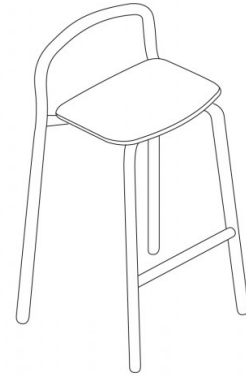

Hull 630

HULL COLLECTION:

Hull 627, Hull 627M, Hull 628, Hull 628M,
Hull 629, Hull 630, Hull 629M, Hull 630M,

Barstool with 4 legs steel frame. Beech wood seat and back (embossed finish).

STACKABLE

2

WEIGHT

5 Kg

PACK

0,33 m³

PIECES PER BOX

2

FINISHES SEATING

LE WOOD

Beech | Chesnut stained