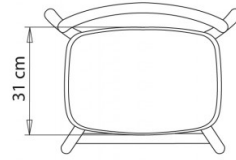

Hull 630

HULL COLLECTION:

Hull 627, Hull 627M, Hull 628, Hull 628M,
Hull 629, Hull 630, Hull 629M, Hull 630M,

Barstool with 4 legs steel frame. Beech wood seat and back (embossed finish).

STACKABLE

2

WEIGHT