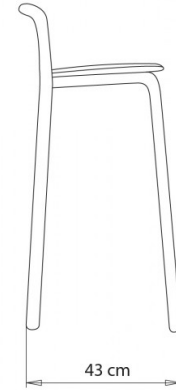

Hull 630

HULL COLLECTION:

Hull 627, Hull 627M, Hull 628, Hull 628M,
Hull 629, Hull 630, Hull 629M, Hull 630M,

Barstool with 4 legs steel frame. Beech wood seat and back (embossed finish).

STACKABLE

2

WEIGHT

5 Kg

PACK

0,33 m³

PIECES PER BOX

2

FINISHES SEATING

LE WOOD

Beech | Chesnut stained