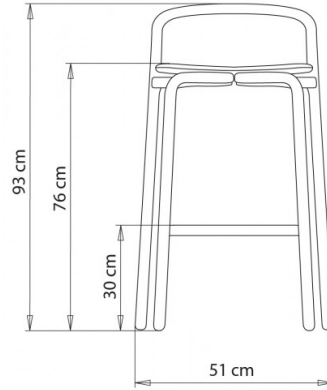

Hull 630

HULL COLLECTION:

Hull 627, Hull 627M, Hull 628, Hull 628M,
Hull 629, Hull 630, Hull 629M, Hull 630M,

Barstool with 4 legs steel frame. Beech wood seat and back (embossed finish).

STACKABLE

2

WEIGHT

5 Kg

PACK

0,33 m³

PIECES PER BOX

2

FINISHES SEATING

LE WOOD

Beech | Chesnut stained