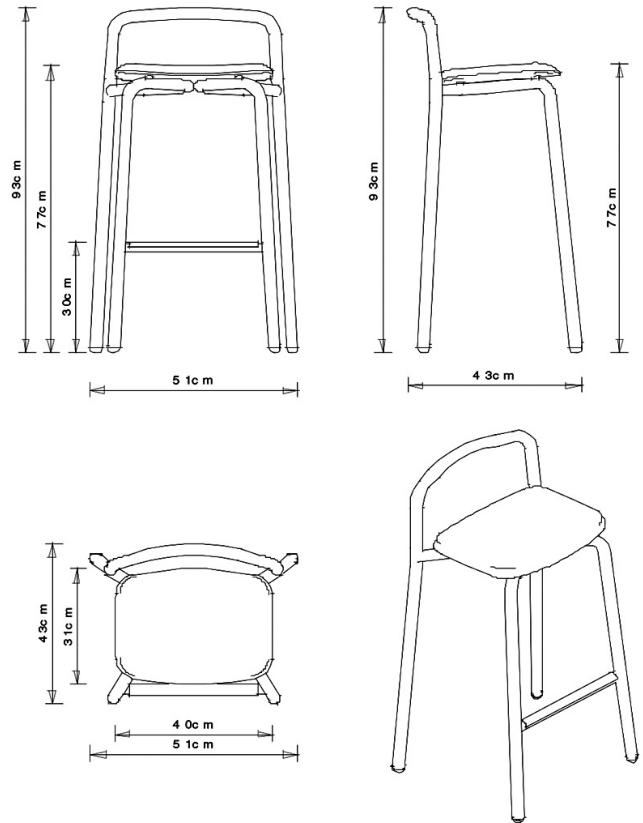

### HULL COLLECTION:

Hull 627, Hull 627M, Hull 628, Hull 628M, Hull 629, Hull 630, Hull 629M, Hull 630M,

Barstool with 4 legs steel frame.  
Upholstered seat.

#### WEIGHT

5,2 Kg