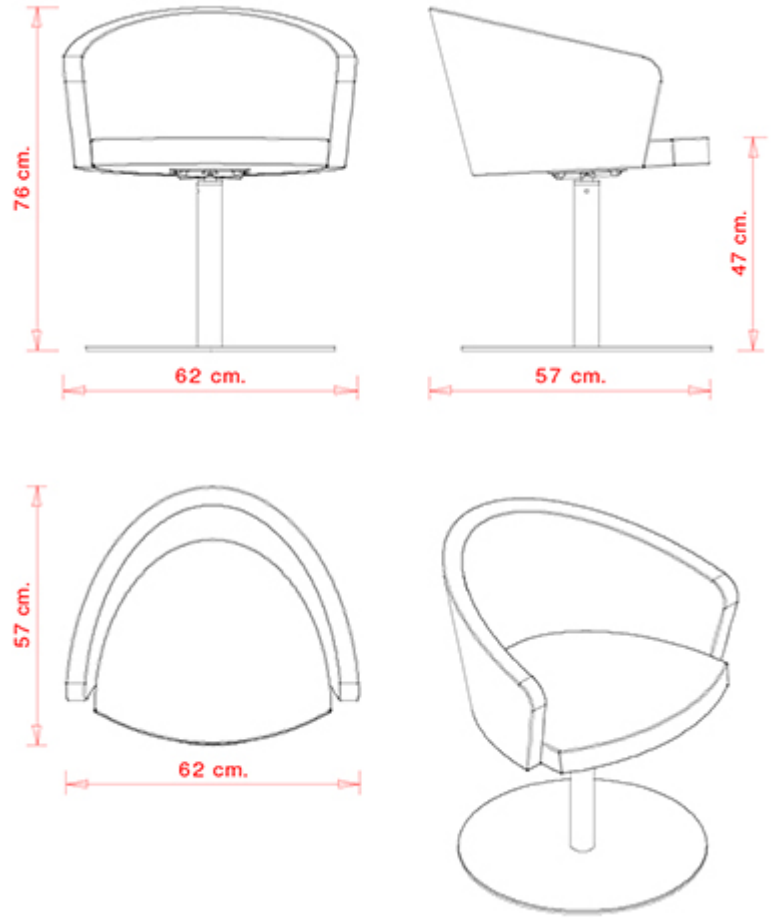

Kicca 019

KICCA COLLECTION:

Kicca 019, Kicca 020, Kicca 021, Kicca 021-DP, Kicca 021-DR,
Kicca 320, Kicca 366, Kicca 571,

Swivel armchair with central steel base. Upholstered seat and back.

WEIGHT

20 kg

PACK

0,32 m³

PIECES PER BOX

1

FINISHES SEATING

TE FABRICS

Melva
+ 5 colors

Fortis + 8 colori

Inca
+ 14 colors