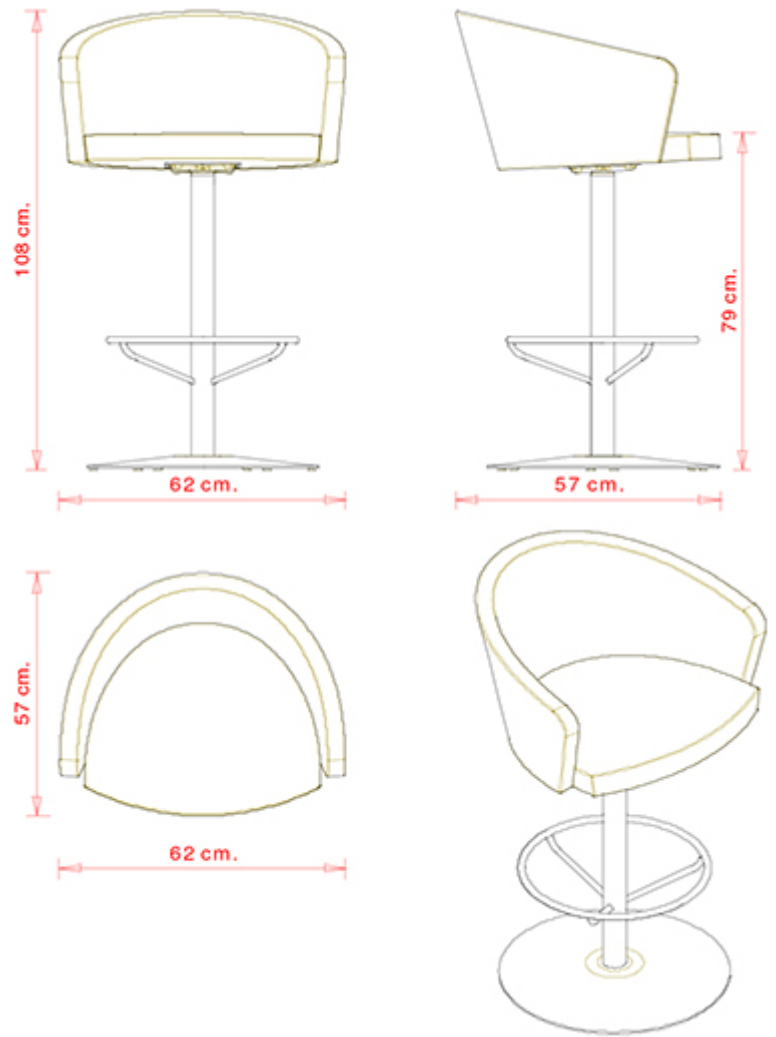

Kicca 320

KICCA COLLECTION:

Kicca 019, Kicca 020, Kicca 021, Kicca 021-DP, Kicca 021-DR, Kicca 320, Kicca 366, Kicca 571,

Swivel stool with central steel base. Upholstered seat and back.

WEIGHT

21,7 kg

PACK

0,44 m³

PIECES PER BOX

1

FINISHES SEATING

TE FABRICS

Melva
+ 5 colors

Fortis + 8 colori

Inca
+ 14 colors