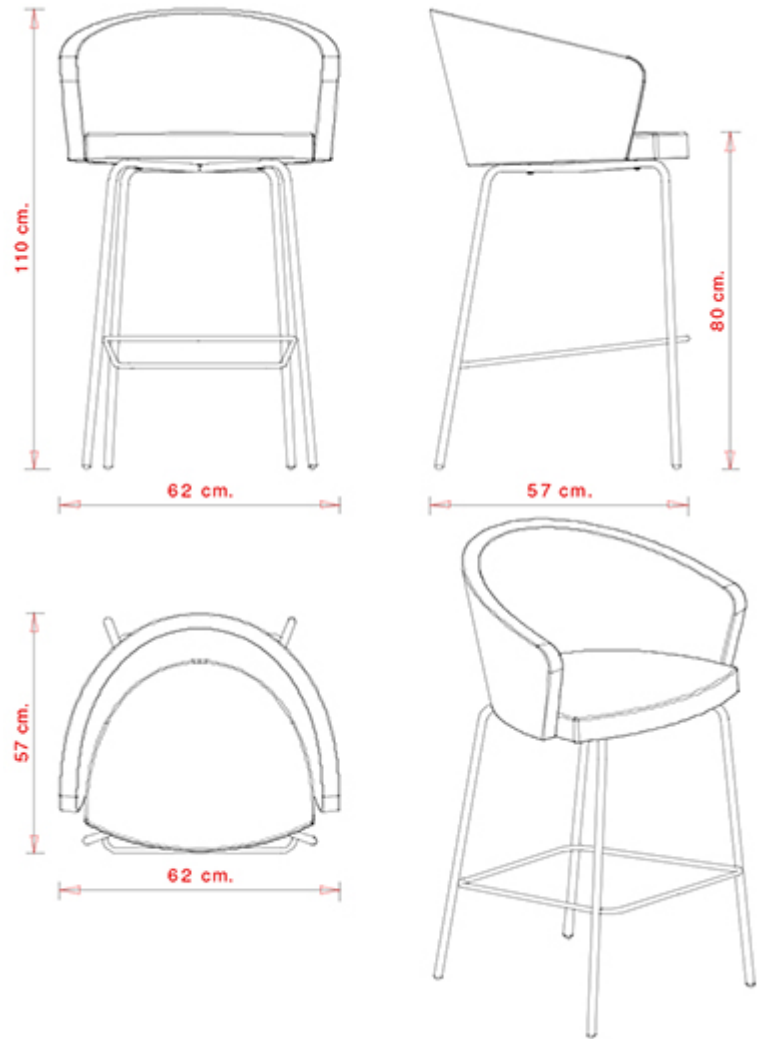

Kicca 366**KICCA COLLECTION:**

Kicca 019, Kicca 020, Kicca 021, Kicca 021-DP, Kicca 021-DR,
Kicca 320, Kicca 366, Kicca 571,

Barstool with steel frame and upholstered seat and back.

WEIGHT

9,8 kg

PACK0,44 m³**PIECES PER BOX**