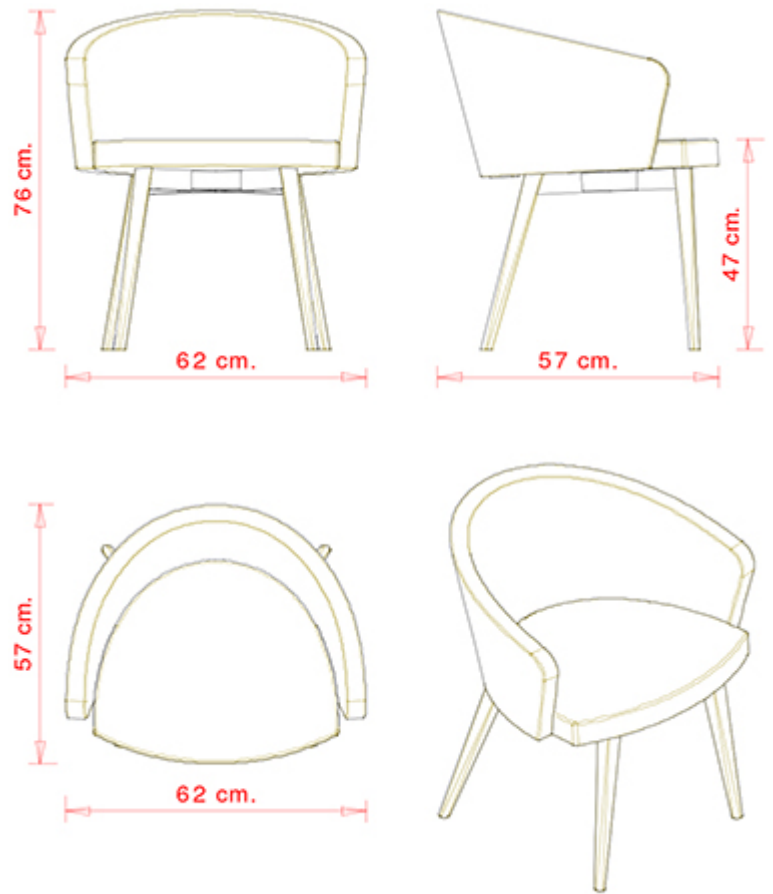

Kicca 571

KICCA COLLECTION:

Kicca 019, Kicca 020, Kicca 021, Kicca 021-DP, Kicca 021-DR,
Kicca 320, Kicca 366, Kicca 571,

Armchair with beech wood frame, 4 legs. Upholstered seat and back.

WEIGHT

9,9 kg

PACK0,32 m³**PIECES PER BOX**